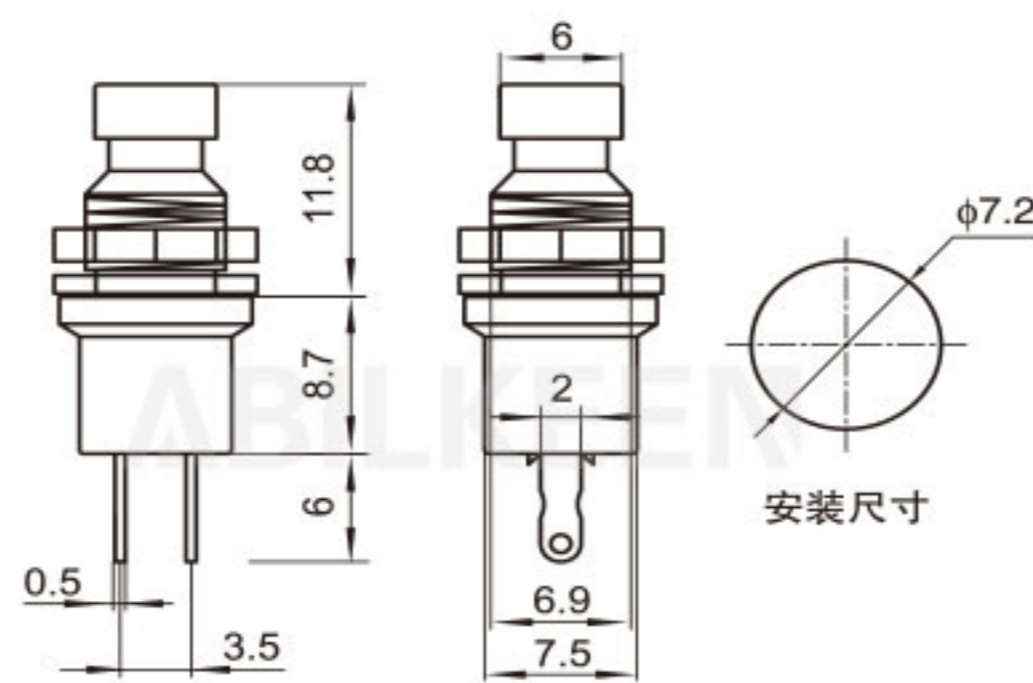

PBS-110 OFF-(ON)
PBS-110C ON-(OFF)
0.5A 250VAC
COLOR: R, G, W, B, A, Y