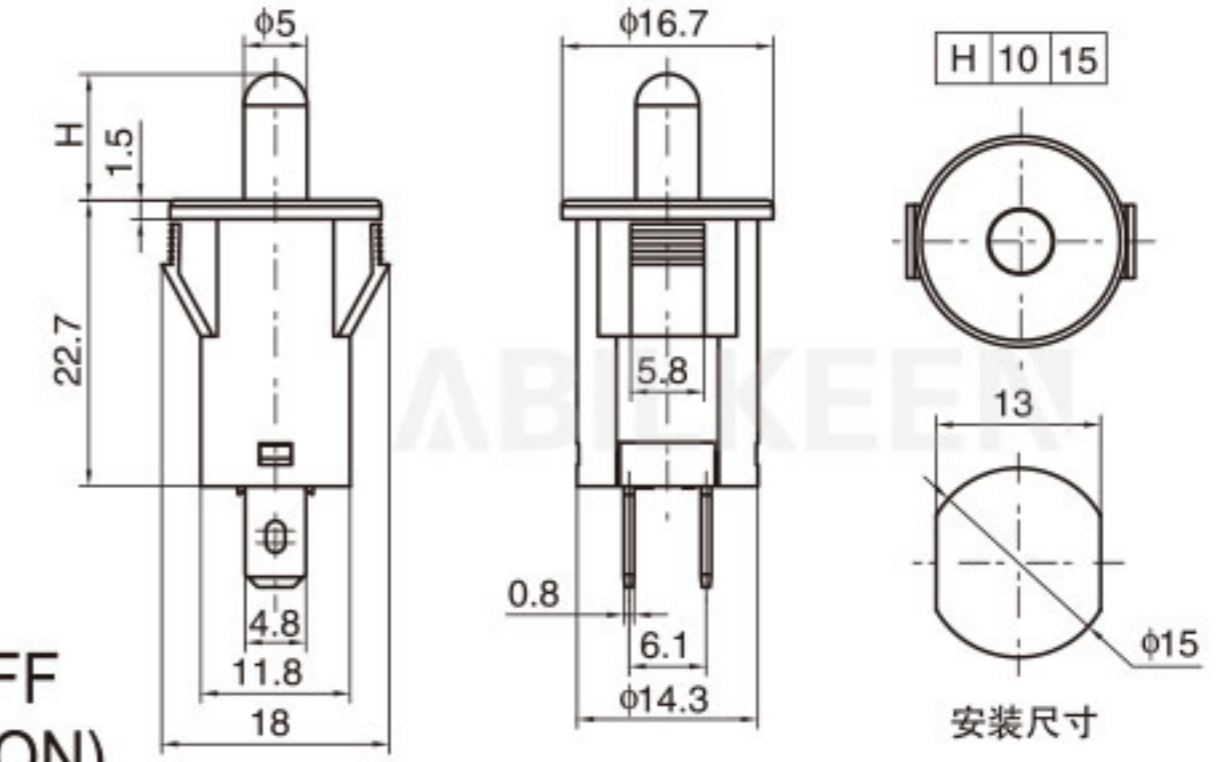

PBS-35C ON-(OFF)
3A 125VAC; 1A 250VAC

IPS-1501A ON-OFF
IPS-1501B OFF-(ON)