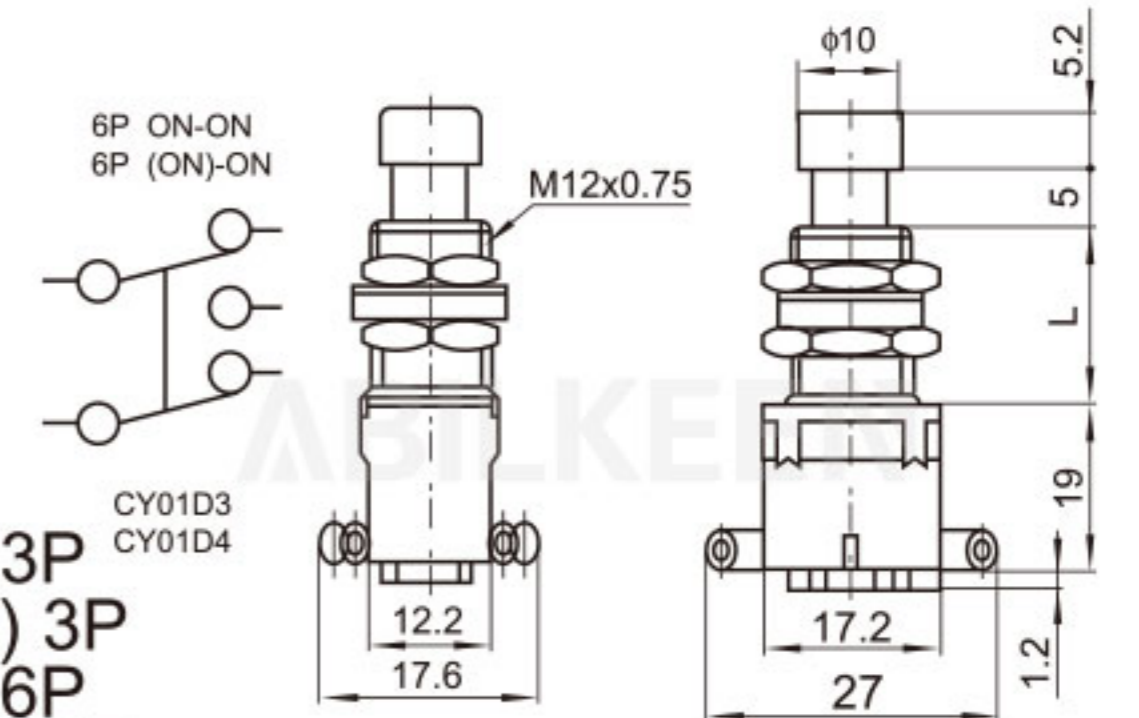

PBS-24-102P ON-ON 3P
PBS-24-112P ON-(ON) 3P
PBS-24-202P ON-ON 6P
PBS-24-212P ON-(ON) 6P

PBS-24-102 ON-ON 3P
PBS-24-112 ON-(ON) 3P
PBS-24-202 ON-ON 6P
PBS-24-212 ON-(ON) 6P