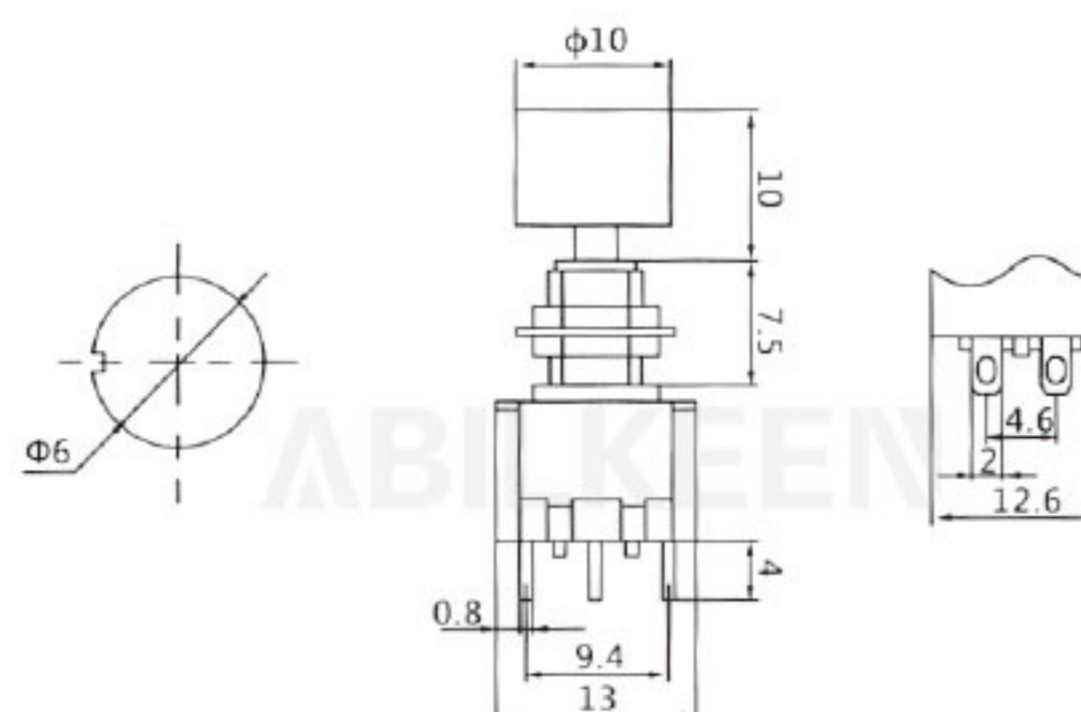

IDS-612 ON-ON
IDS-613 ON-(ON)
2A 250VAC 5A 125VAC

IDS-622 ON-ON
IDS-623 ON-(ON)
2A 250VAC 5A 125VAC