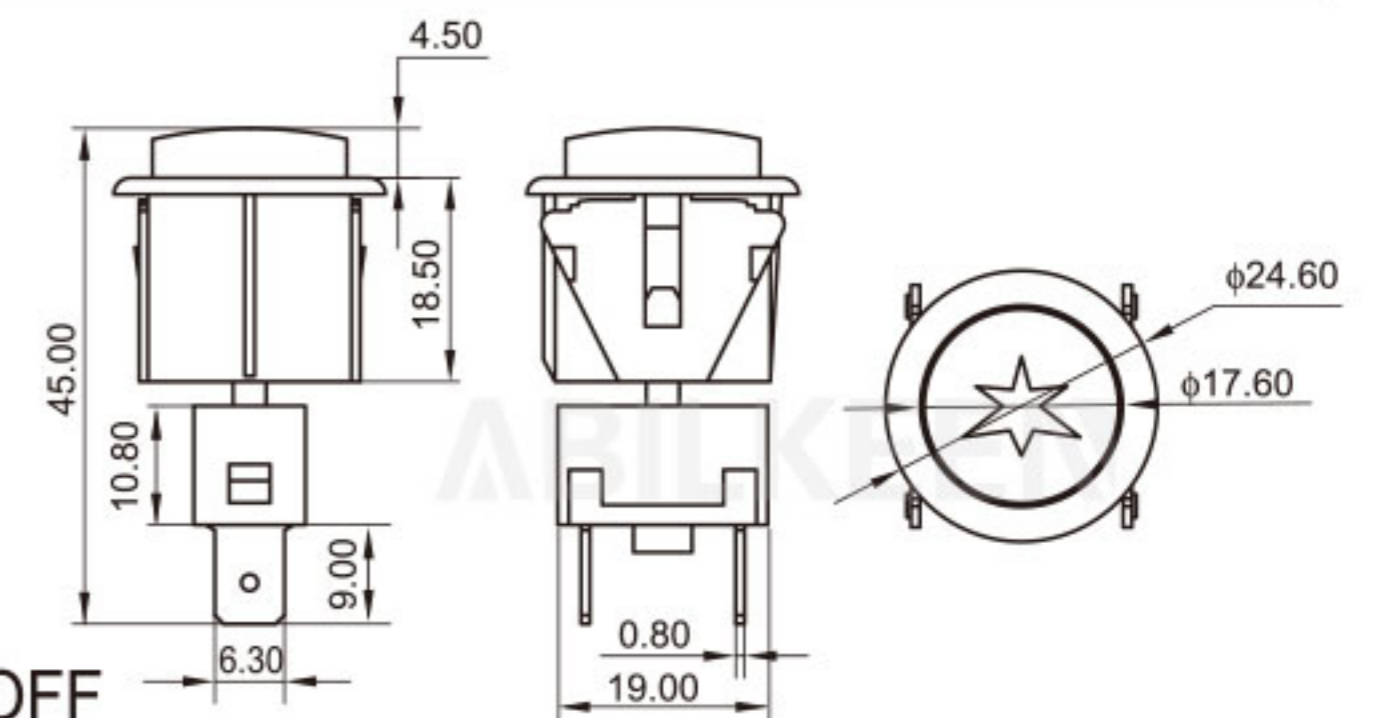

IPS-1501A ON-OFF
IPS-1501B OFF-(ON)

IPS-1502A ON-OFF
IPS-1502B OFF-(ON)