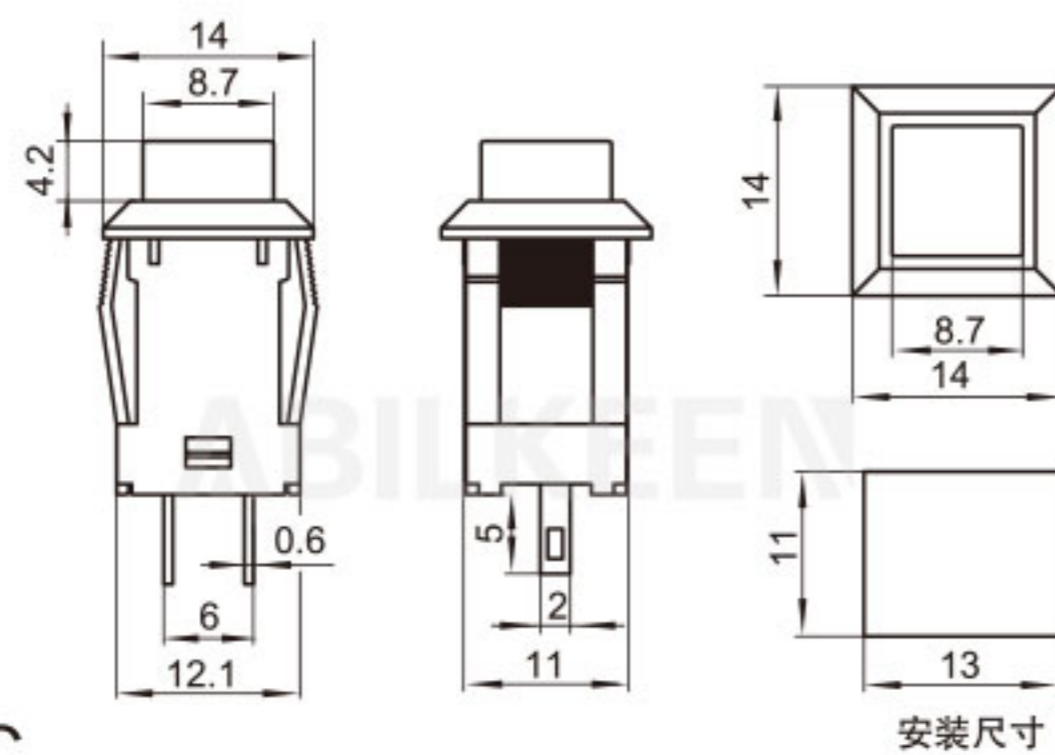

IPS-1202AD ON-OFF
IPS-1202BD OFF-(ON)
COLOR: R, G, W, B, A, Y

IDS-429 ON-OFF
3A 250VAC; 1A 250VAC