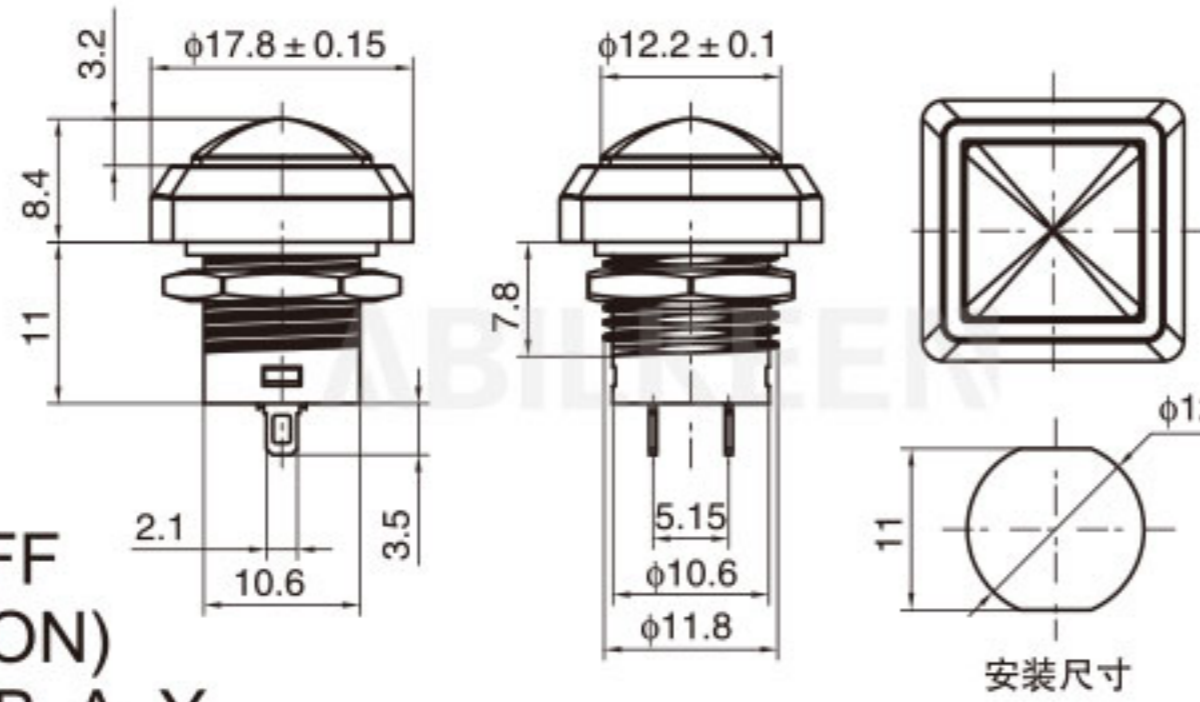

IPS-1201AD ON-OFF
IPS-1201BD OFF-(ON)
COLOR: R, G, W, B, A, Y

IPS-1202A ON-OFF
IPS-1202B OFF-(ON)
COLOR: R, G, W, B, A, Y