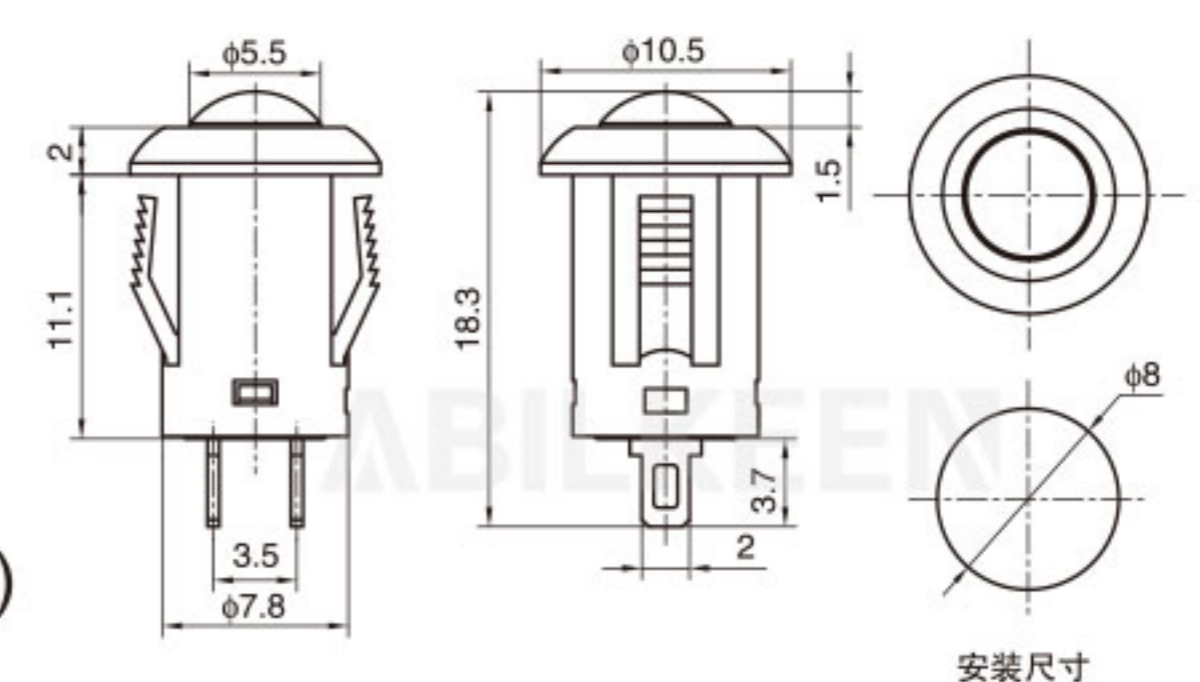

AN4 2X2 ON-(ON)
1A 250VAC

IPS-802 OFF-(ON)
0.5A 250VAC
COLOR: R, A