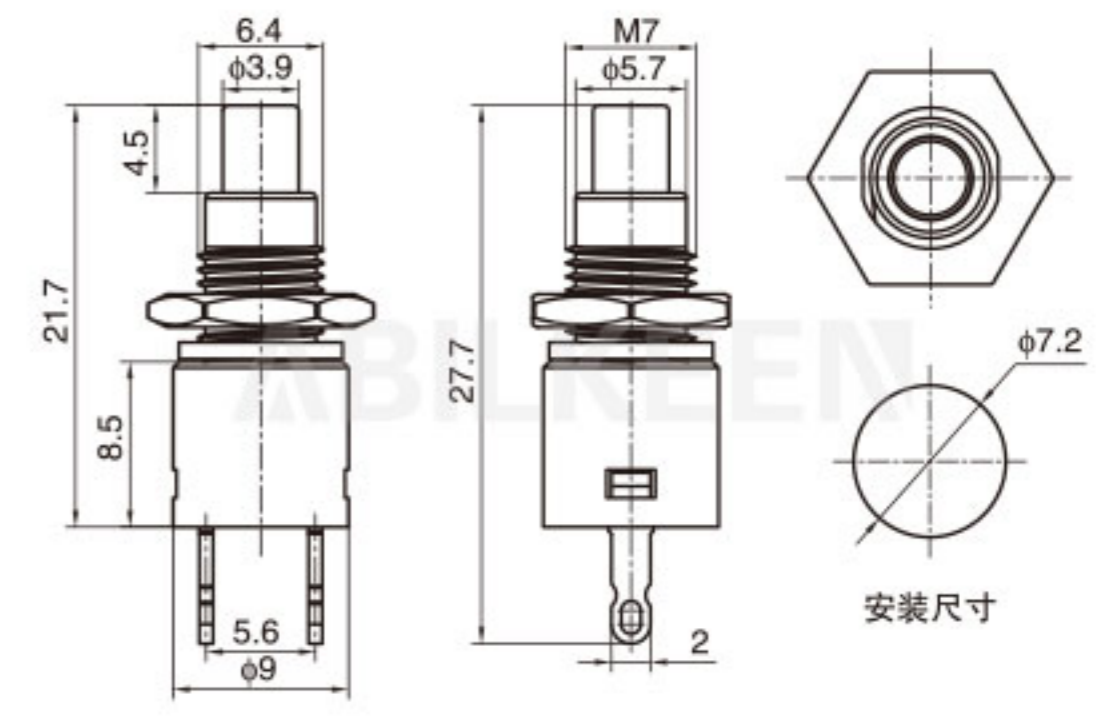

Push Button Switch Description 按钮开关型号说明

For example: IPS-801-1KBD-W/R

IPS	8	01	1	K	B	D	W	/R
Aibeiker Code 公司代码	Size 尺寸	Model 型号	Series 系列	Installation Method 安装方式	Function 功能	Illurnination 带灯	Housing Color 外壳颜色	Actuator color 按键颜色
IPS (IDS) (PBS)	7: 7mm 8: 8mm 12: 12mm 16: 16mm	01 02 03 04	1 2 3 4	( ): Solder K: Snap In	A: ON-OFF B: OFF-(ON) 接通 C: ON-(OFF) 按断	( ): Non-illuminated D: Illuminated	A Black W White R Red	A Black W White R Red G Green Y Yellow B Blue O Orange H Gray C Coffee P Purple