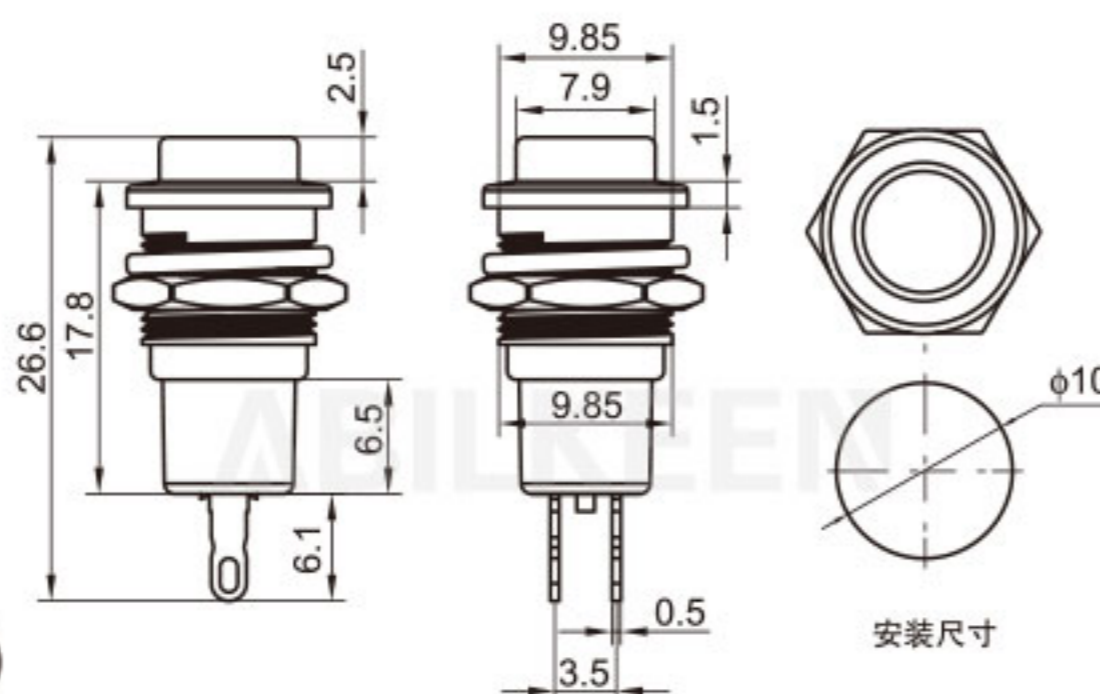

IPS-1001-4B OFF-(ON)
COLOR: R, G