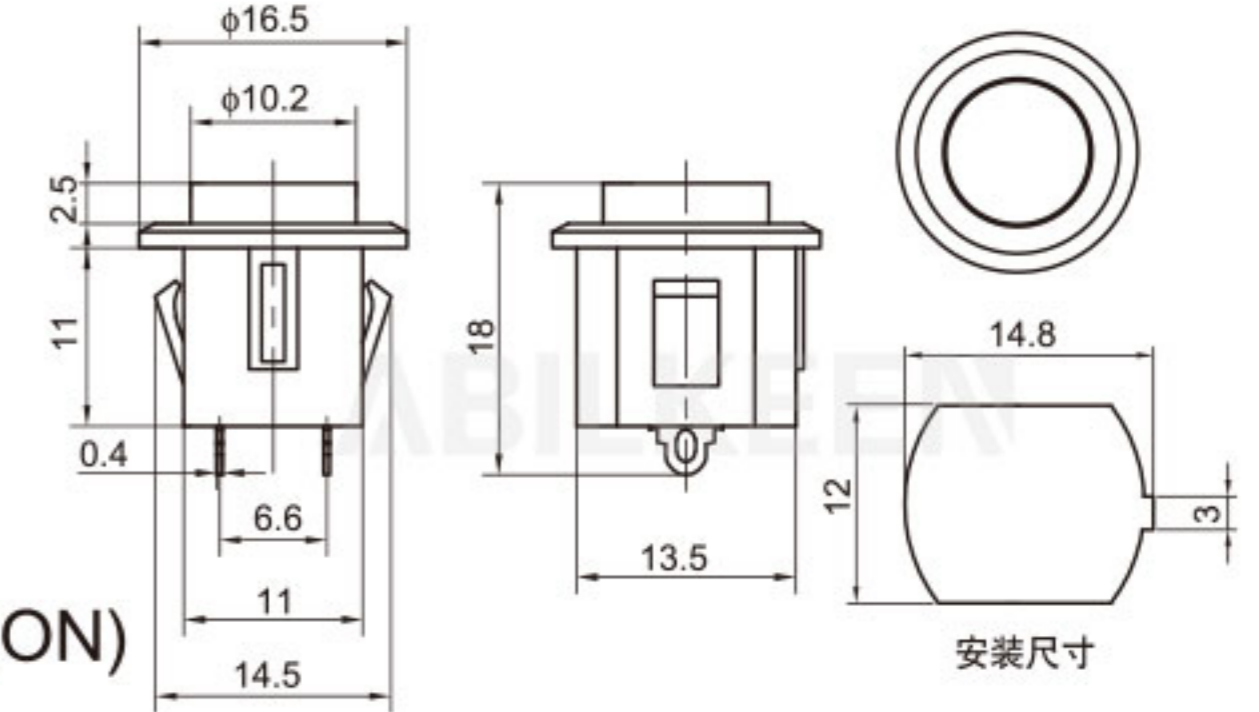

IDS-500 OFF-(ON)
IDS-501 ON-(OFF)
1A 250VAC

IDS-500KB OFF-(ON)
COLOR: R, G,