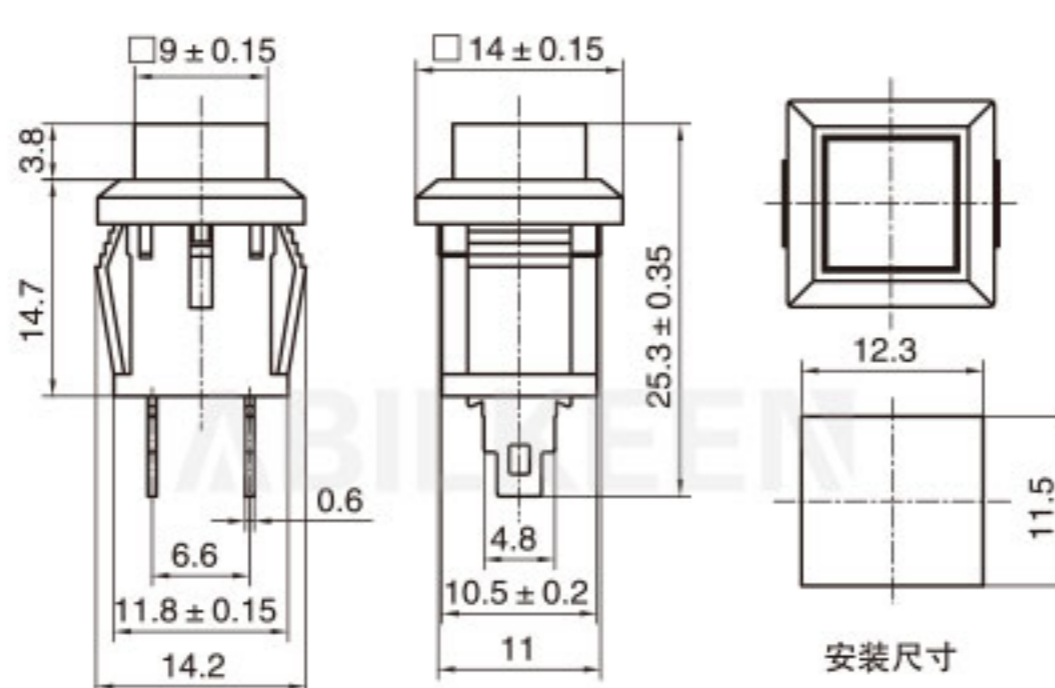

IDS-429 ON-OFF
3A 250VAC; 1A 250VAC

IDS-430 ON-(OFF)
IDS-431 OFF-(ON)
3A 125VAC; 1A 250VAC