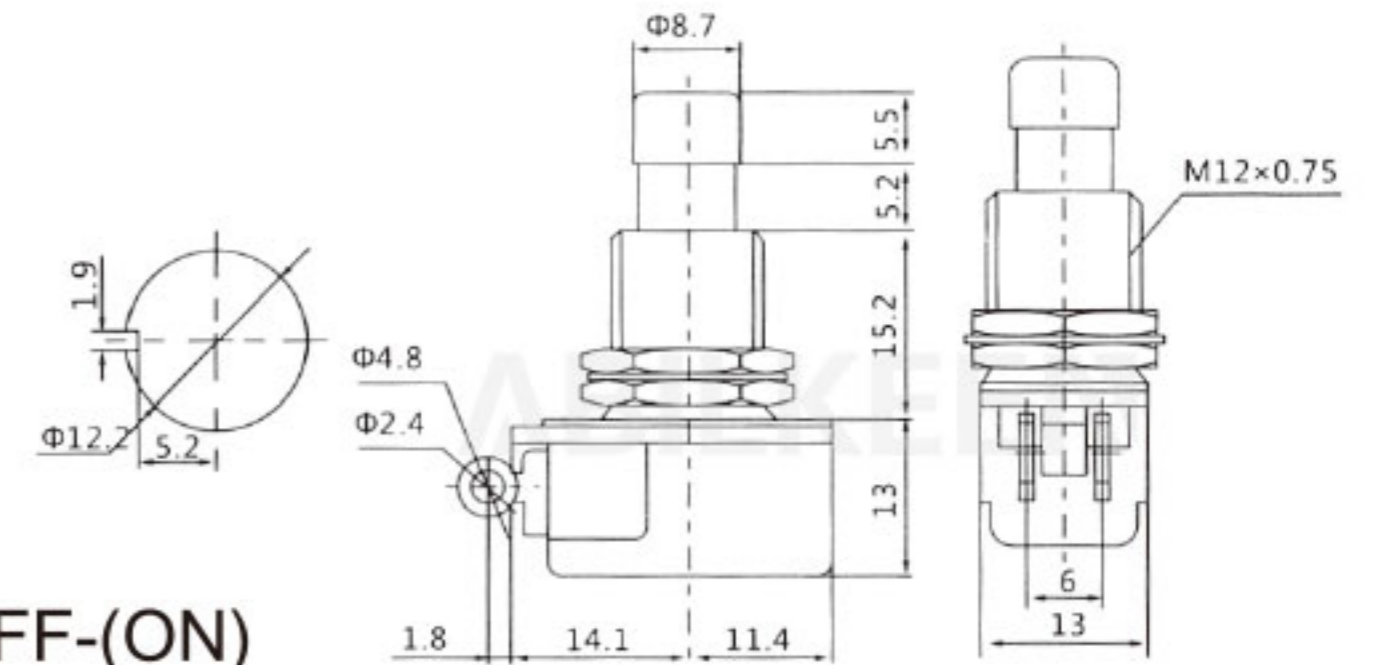

PBS-24B-2 OFF-(ON)
PBS-24C-2 ON-(OFF)
6A 250VAC 10A 125VDC

PBS-24B-4 OFF-(ON)
2A 250VAC