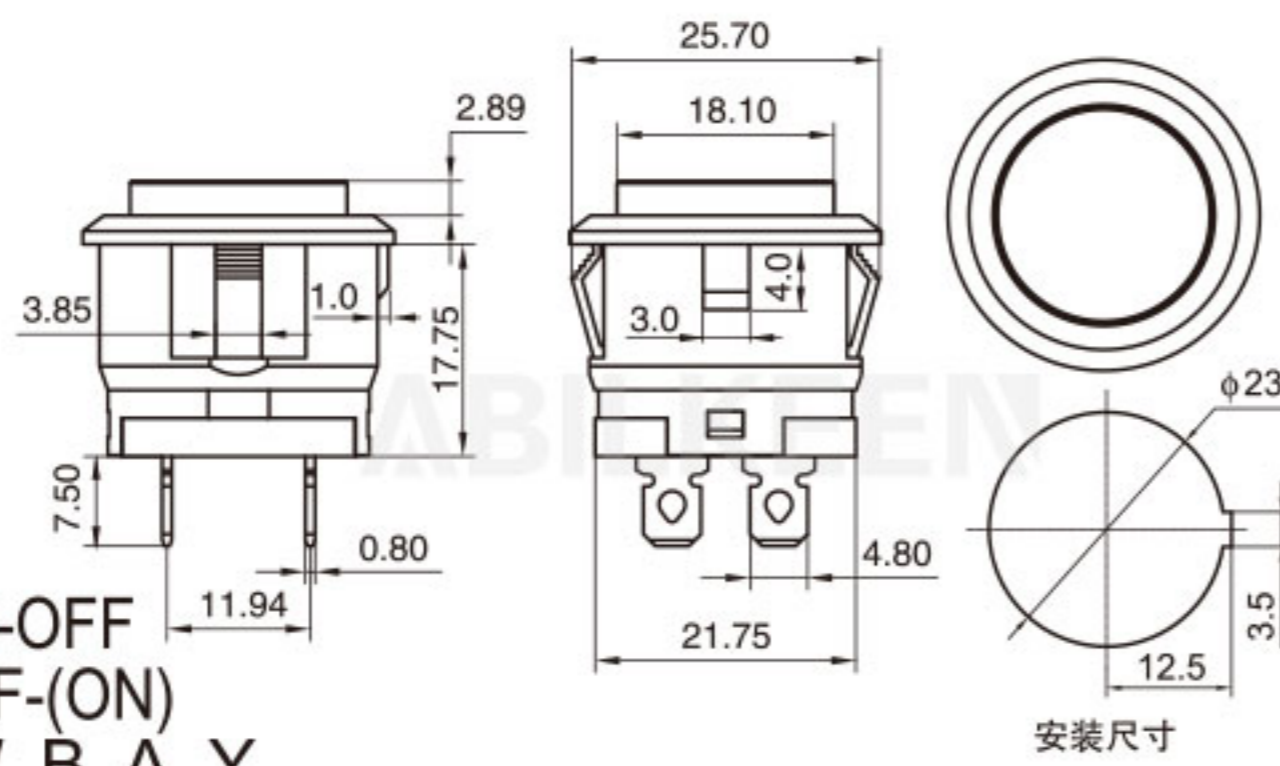

IPS-2207-2KAD ON-OFF
IPS-2207-2KBD OFF-(ON)
COLOR: R, G, W, B, A, Y