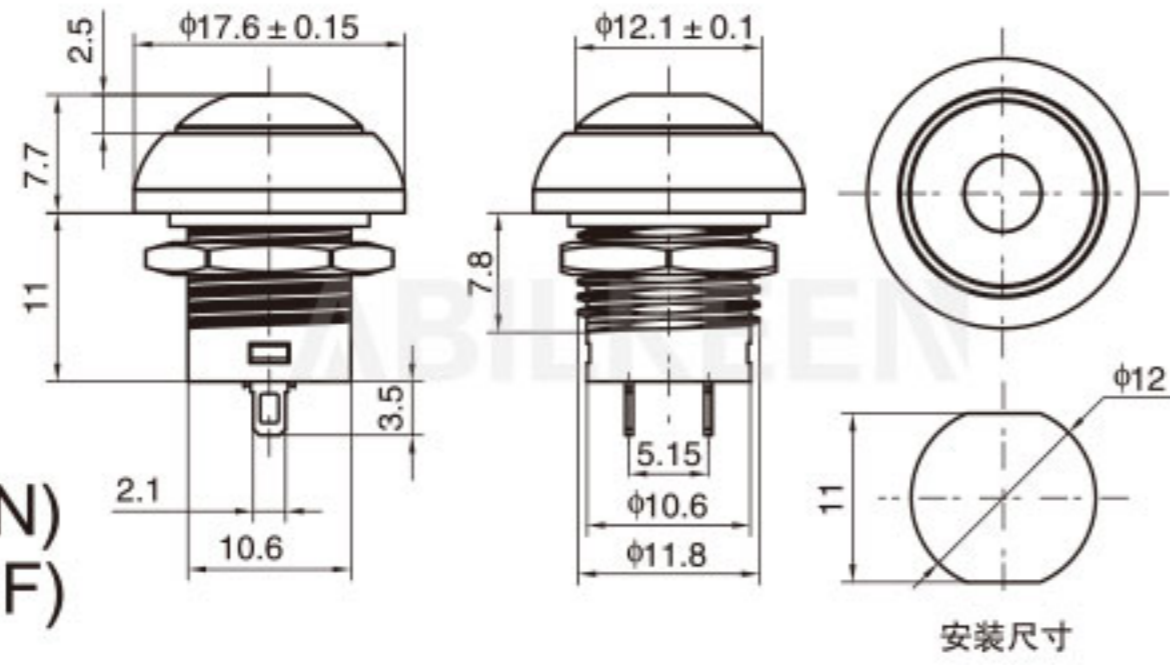

IPS-1201B OFF-(ON)
IPS-1201C ON-(OFF)
3A 250VAC