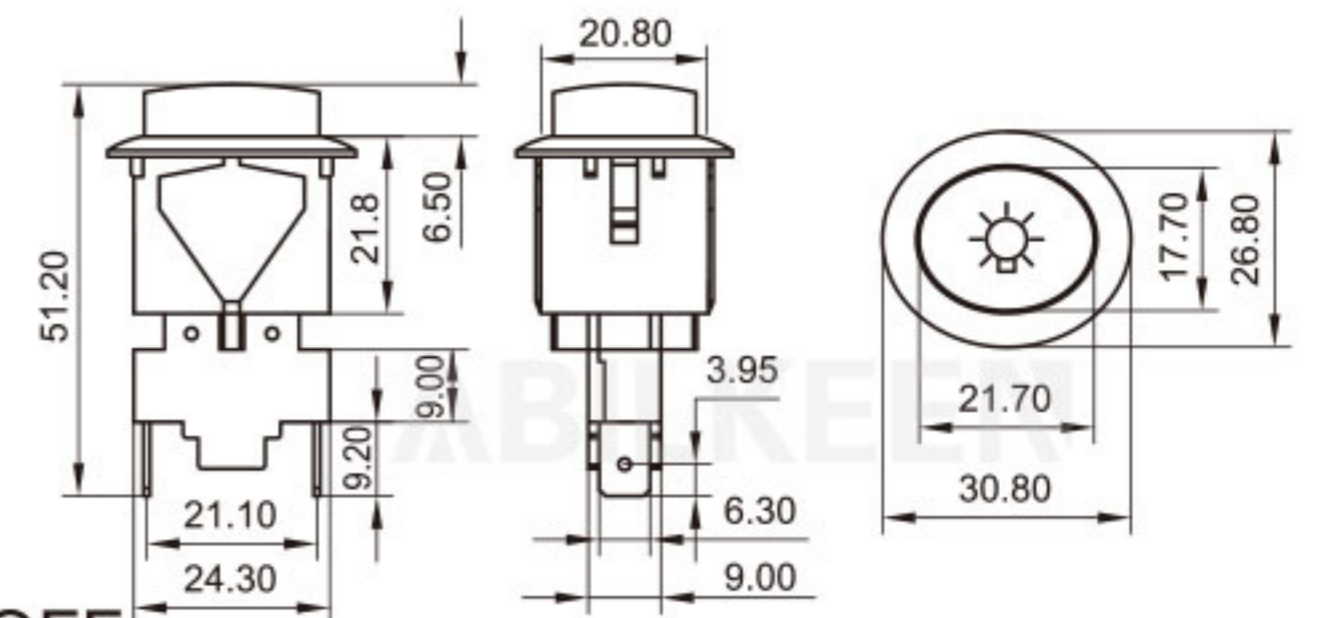

IPS-1502A ON-OFF
IPS-1502B OFF-(ON)

IPS-1503A ON-OFF
IPS-1503B OFF-(ON)