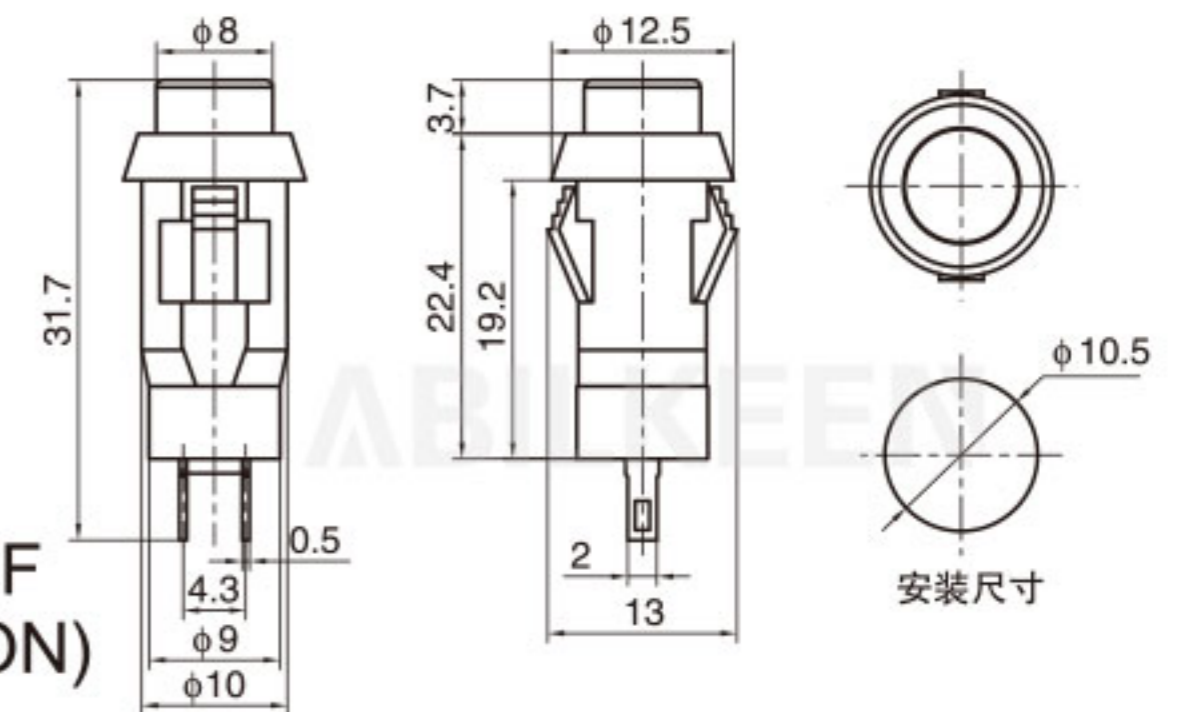

IDS-450 ON-OFF
IDS-451 OFF-(ON)
1A 250VAC

IDS-211KA ON-OFF
IDS-211KB OFF-(ON)
1A 250VAC