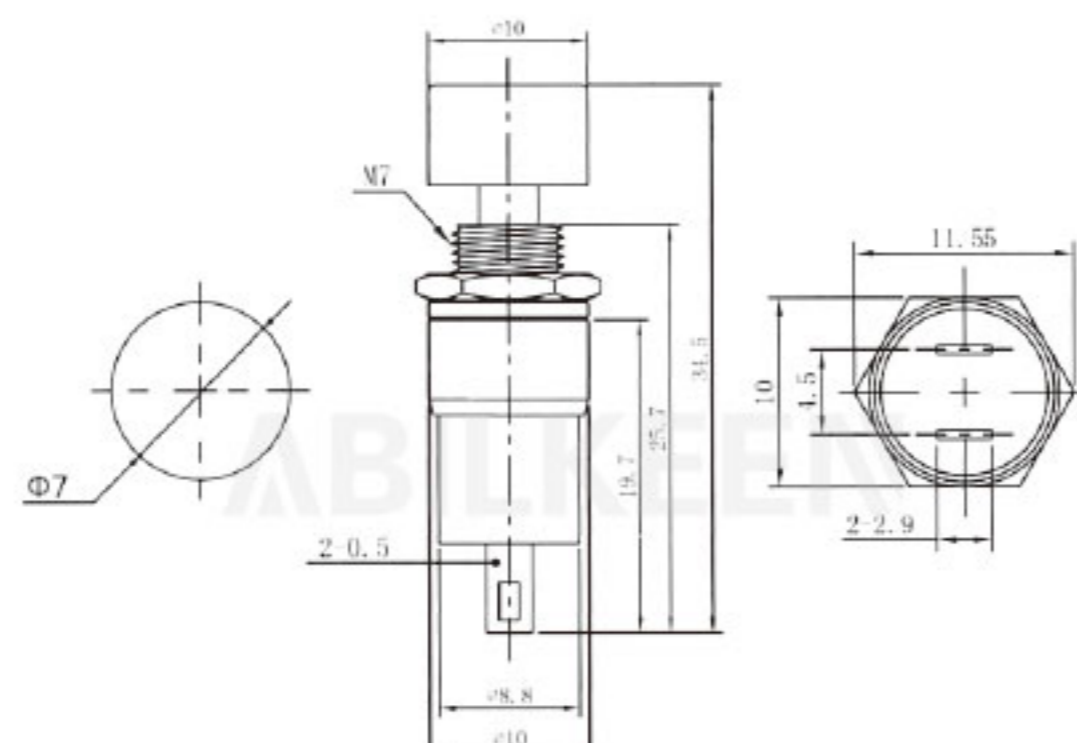

PBS-110 OFF-(ON)
PBS-110C ON-(OFF)
0.5A 250VAC
COLOR: R, G, W, B, A, Y