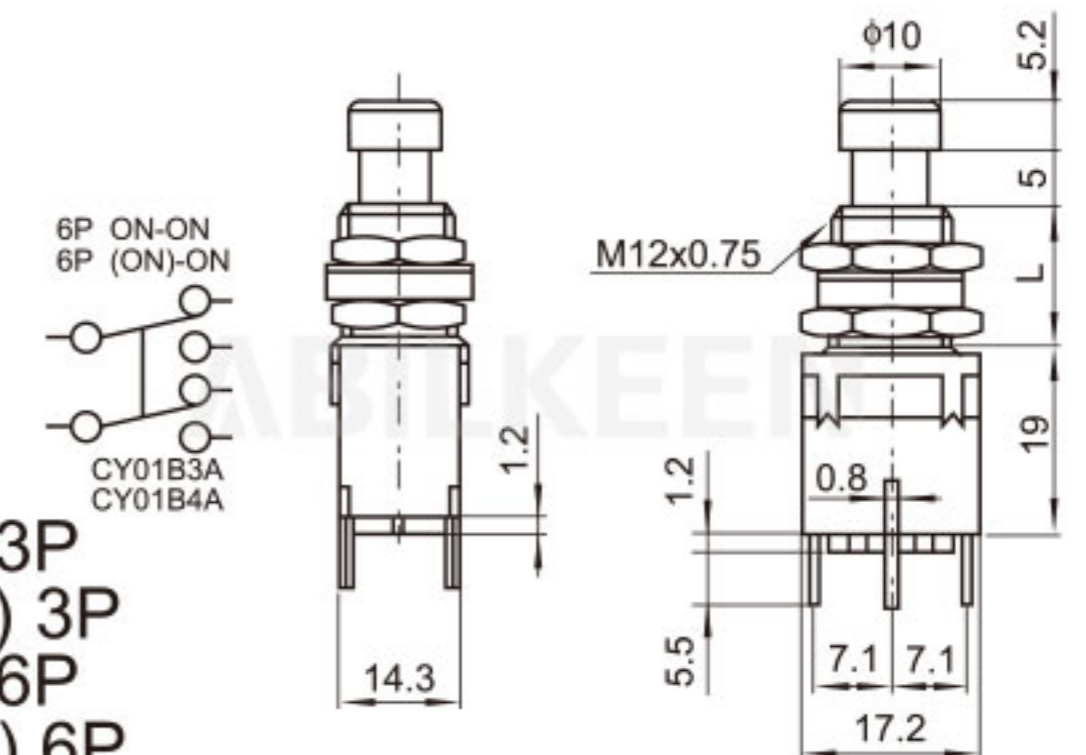

PBS-24-102P ON-ON 3P
PBS-24-112P ON-(ON) 3P
PBS-24-202P ON-ON 6P
PBS-24-212P ON-(ON) 6P