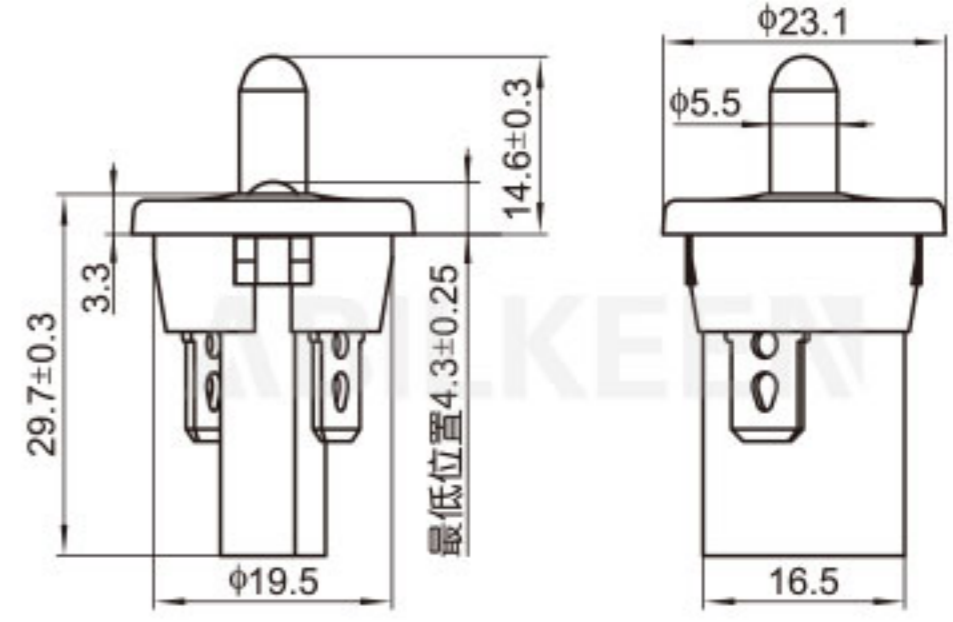

PBS-35B OFF-(ON)
3A 125VAC; 1A 250VAC