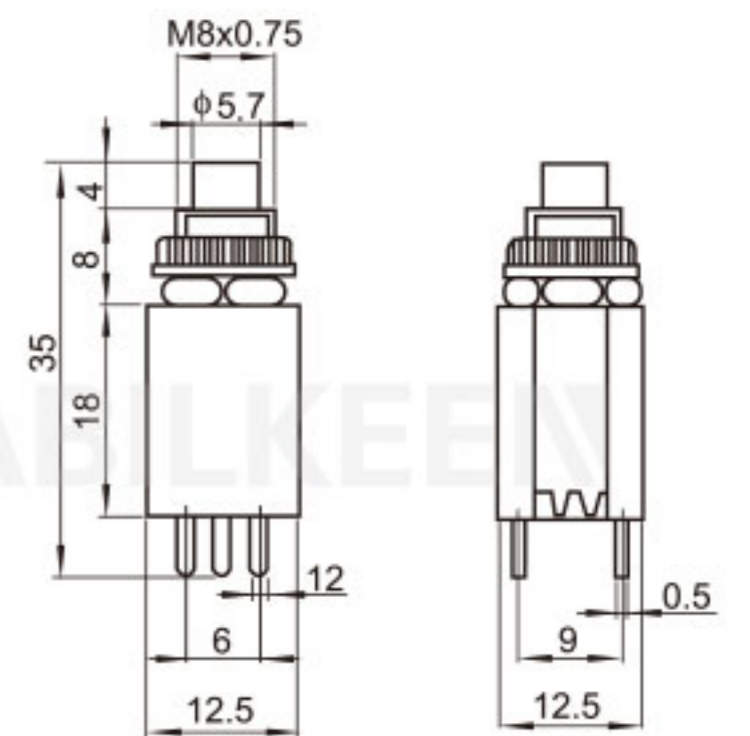

Push Button Switch Description 按钮开关型号说明

For example: IPS-801-1KBD-W/R

IPS	8	01	1	K	B	D	W	/R
Aibeiker Code 公司代码	Size 尺寸	Model 型号	Series 系列	Installation Method 安装方式	Function 功能	Illurnination 带灯	Housing Color 外壳颜色	Actuator color 按键颜色
IPS (IDS) (PBS)	7: 7mm 8: 8mm 12: 12mm 16: 16mm	01 02 03 04	1 2 3 4	( ): Solder K: Snap In	A: ON-OFF B: OFF-(ON) 接通 C: ON-(OFF) 按断	( ): Non-illuminated D: Illuminated	A Black W White R Red	A Black W White R Red G Green Y Yellow B Blue O Orange H Gray C Coffee P Purple