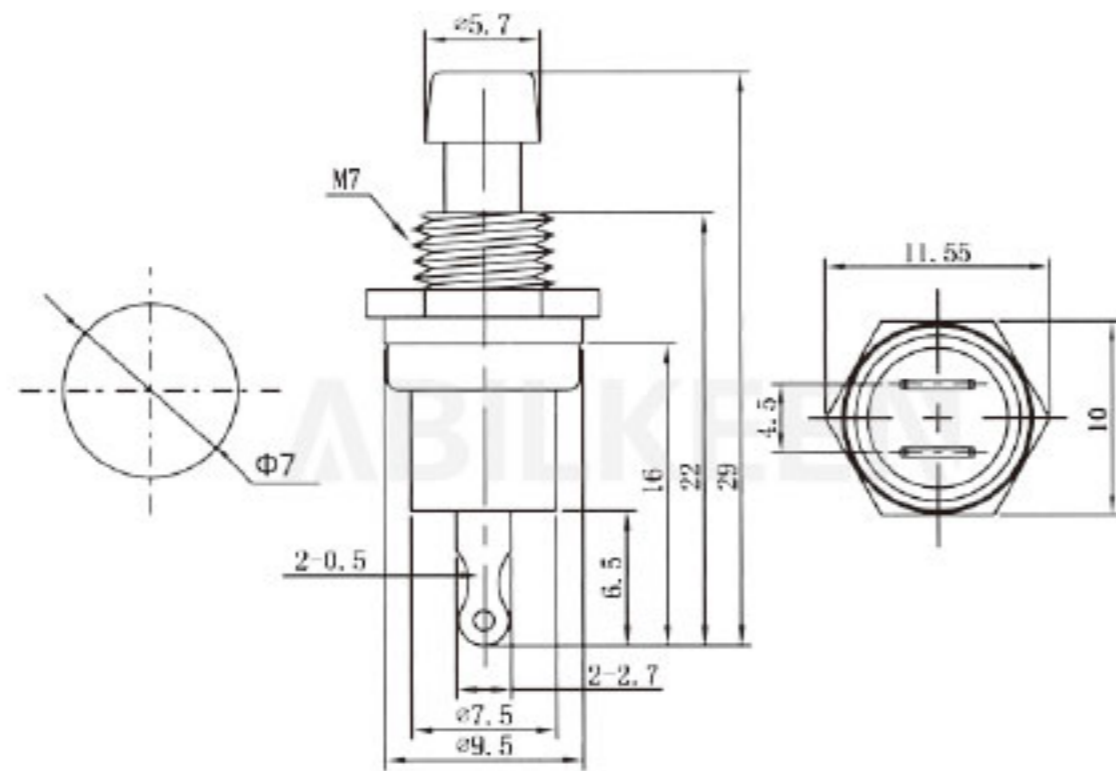

Push Button Switch Description 按钮开关型号说明

For example: IPS-801-1KBD-W/R

IPS	8	01	1	K	B	D	W	/R
Aibeiker Code 公司代码	Size 尺寸	Model 型号	Series 系列	Installation Method 安装方式	Function 功能	Illurnination 带灯	Housing Color 外壳颜色	Actuator color 按键颜色
IPS (IDS) (PBS)	7: 7mm 8: 8mm 12: 12mm 16: 16mm	01 02 03 04	1 2 3 4	( ): Solder K: Snap In	A: ON-OFF B: OFF-(ON) 接通 C: ON-(OFF) 按断	( ): Non-illuminated D: Illuminated	A Black W White R Red	A Black W White R Red G Green Y Yellow B Blue O Orange H Gray C Coffee P Purple