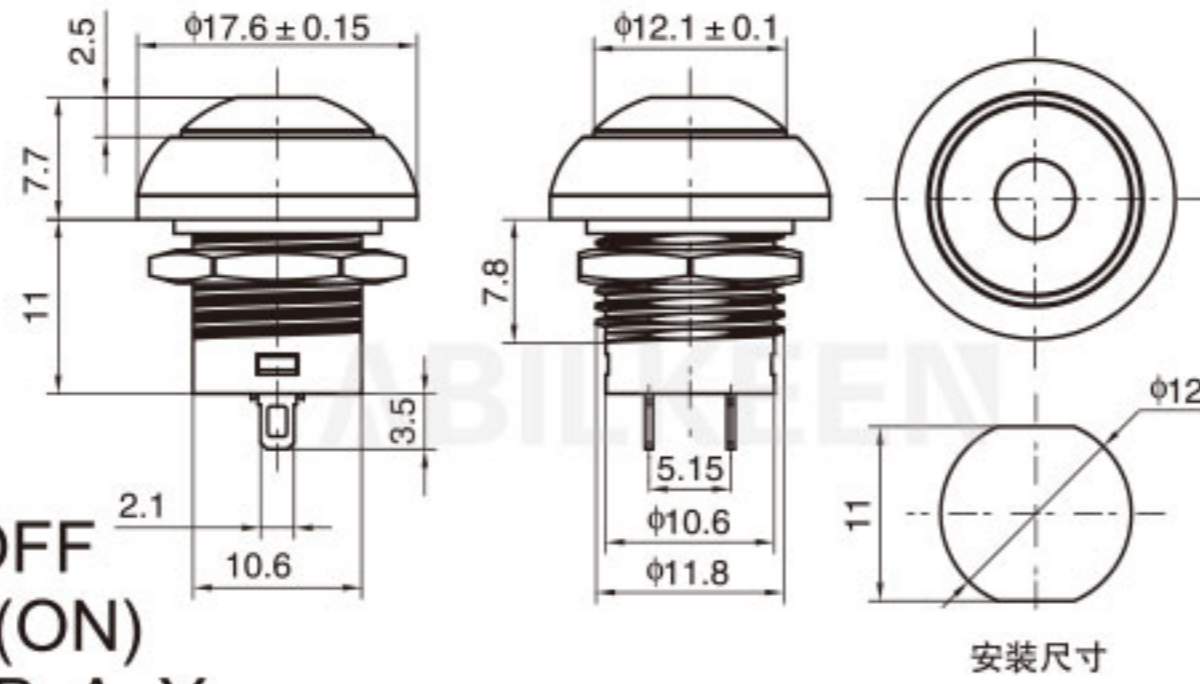

IPS-1201B OFF-(ON)
IPS-1201C ON-(OFF)
3A 250VAC

IPS-1201AD ON-OFF
IPS-1201BD OFF-(ON)
COLOR: R, G, W, B, A, Y