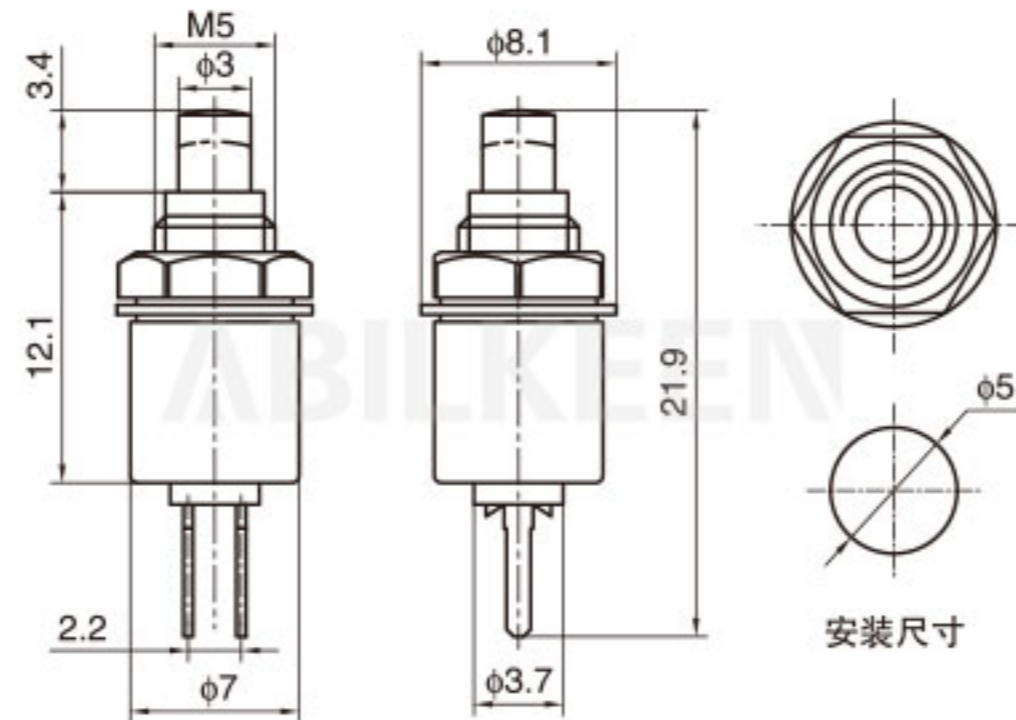

Push Button Switch Description 按钮开关型号说明

For example: IPS-801-1KBD-W/R

IPS	8	01	1	K	B	D	W	/R
Aibeiker Code 公司代码	Size 尺寸	Model 型号	Series 系列	Installation Method 安装方式	Function 功能	Illurnination 带灯	Housing Color 外壳颜色	Actuator color 按键颜色
IPS (IDS) (PBS)	7: 7mm 8: 8mm 12: 12mm 16: 16mm	01 02 03 04	1 2 3 4	( ): Solder K: Snap In	A: ON-OFF B: OFF-(ON) 接通 C: ON-(OFF) 按断	( ): Non-illuminated D: Illuminated	A Black W White R Red	A Black W White R Red G Green Y Yellow B Blue O Orange H Gray C Coffee P Purple