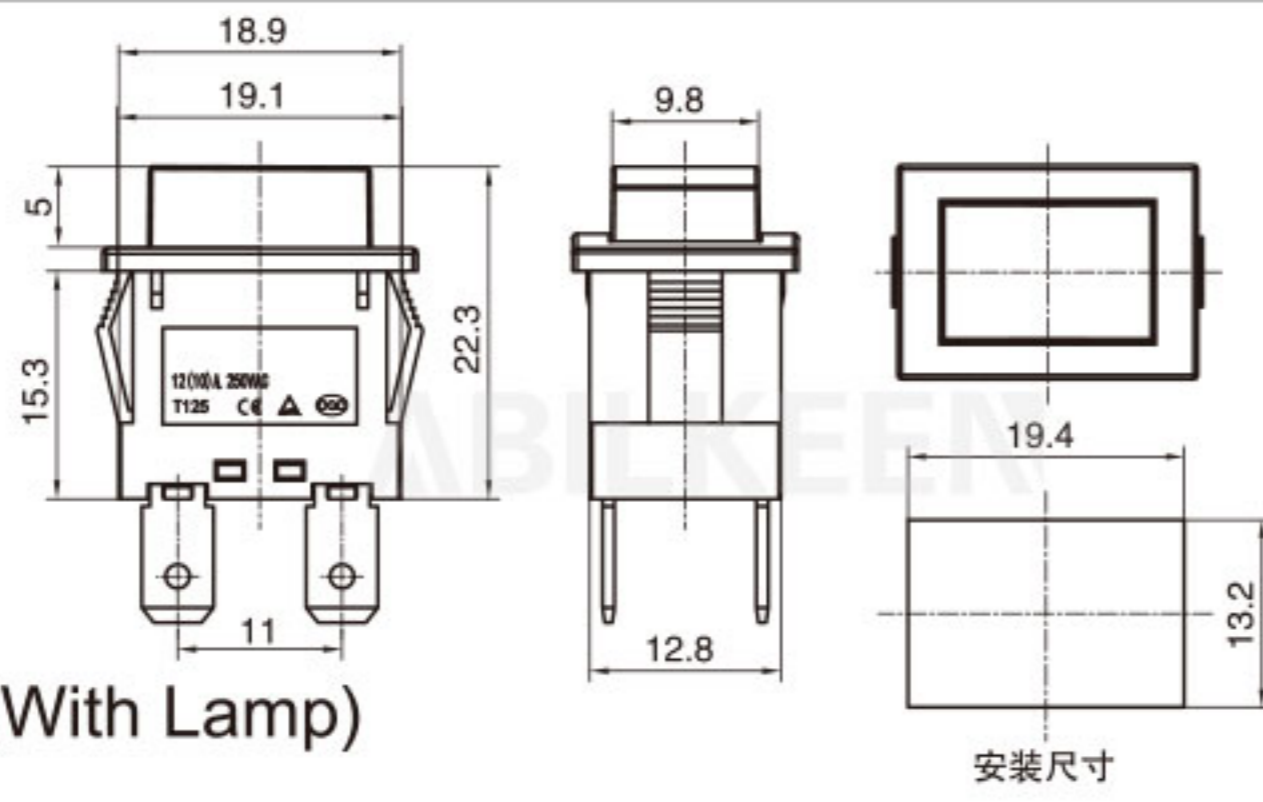

PS23-16-3A/B
PS23-16N-3A/B (With Lamp)
COLOR: R, A,