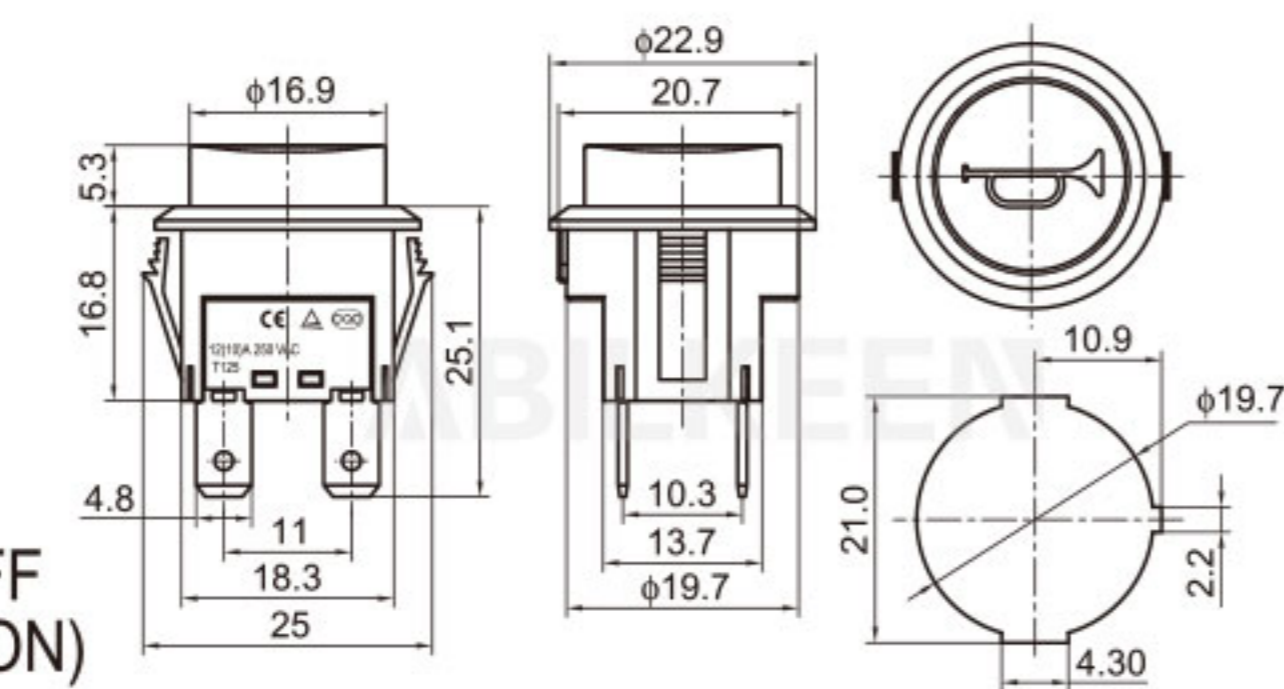

IPS-2001AD ON-OFF
IPS-2001BD OFF-(ON)
COLOR: R, G, A,

IDS-2001-2A ON-OFF
IDS-2001-2B OFF-(ON)
COLOR: R, G, A,