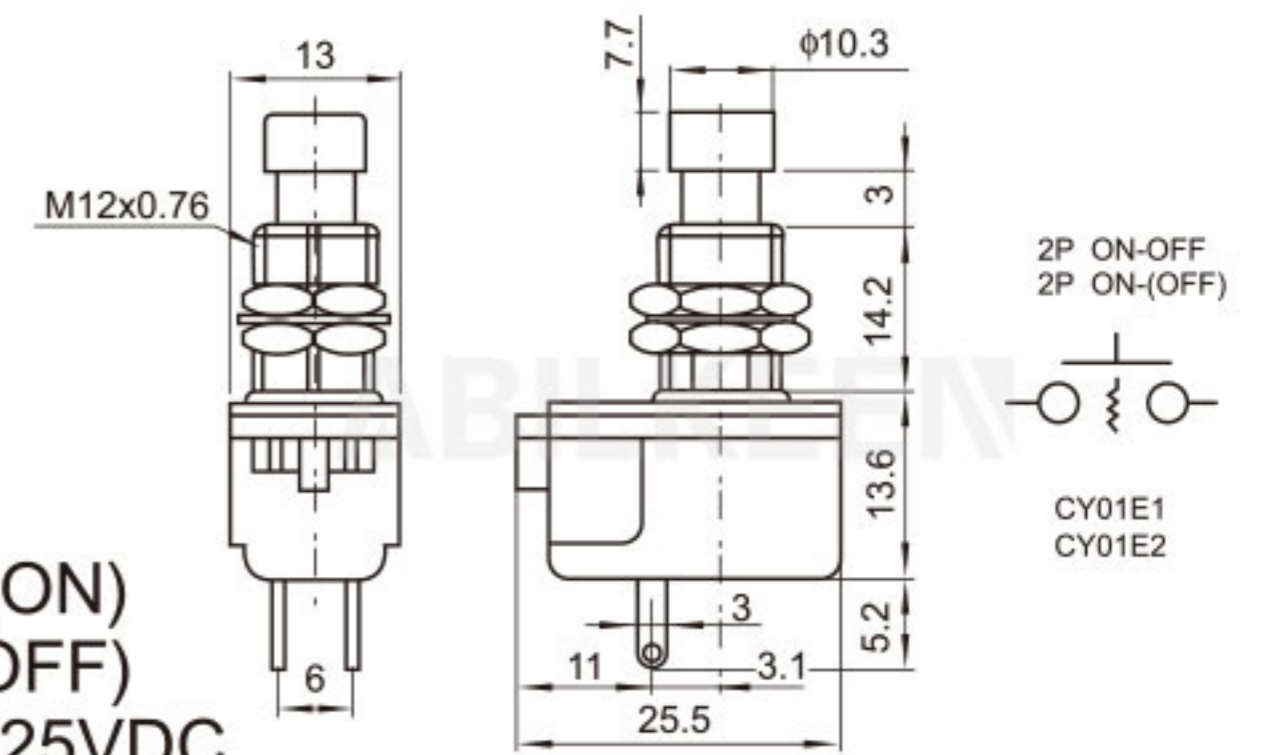

PBS-24B-2 OFF-(ON)
PBS-24C-2 ON-(OFF)
6A 250VAC 10A 125VDC