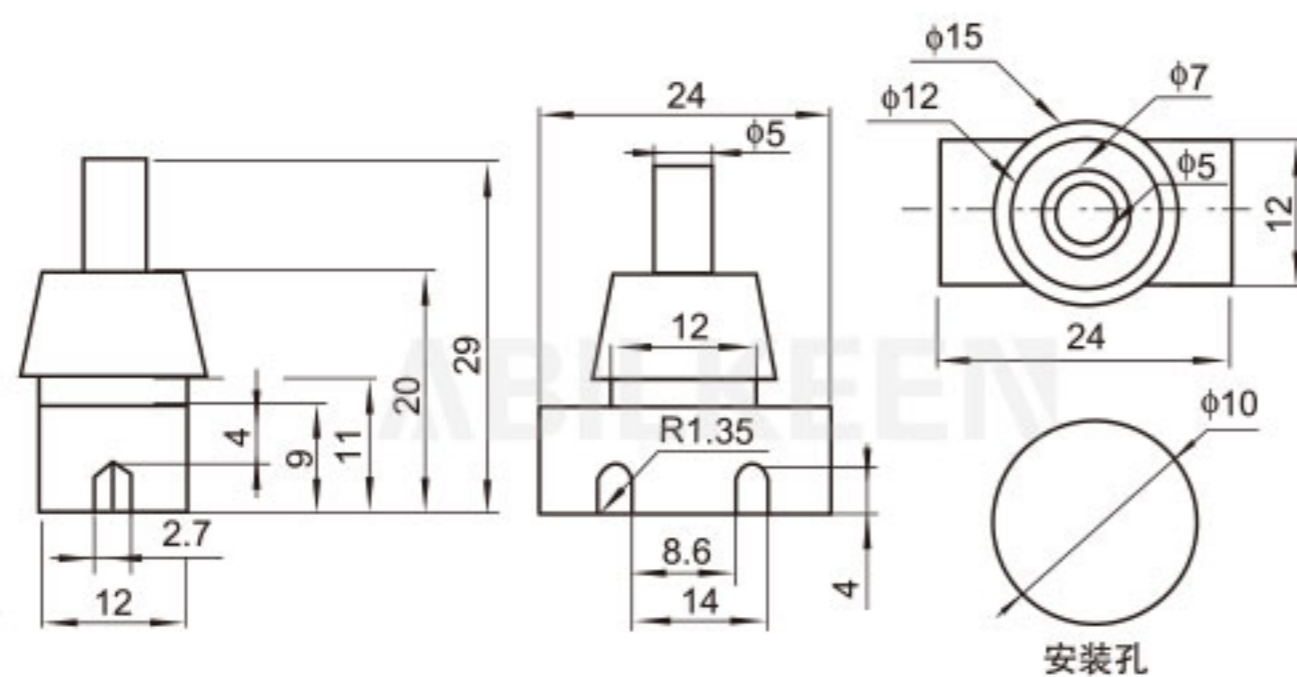

A16-O11-ZC
COLOR: chrome/A

PBS-18 ON-OFF
2A 250VAC