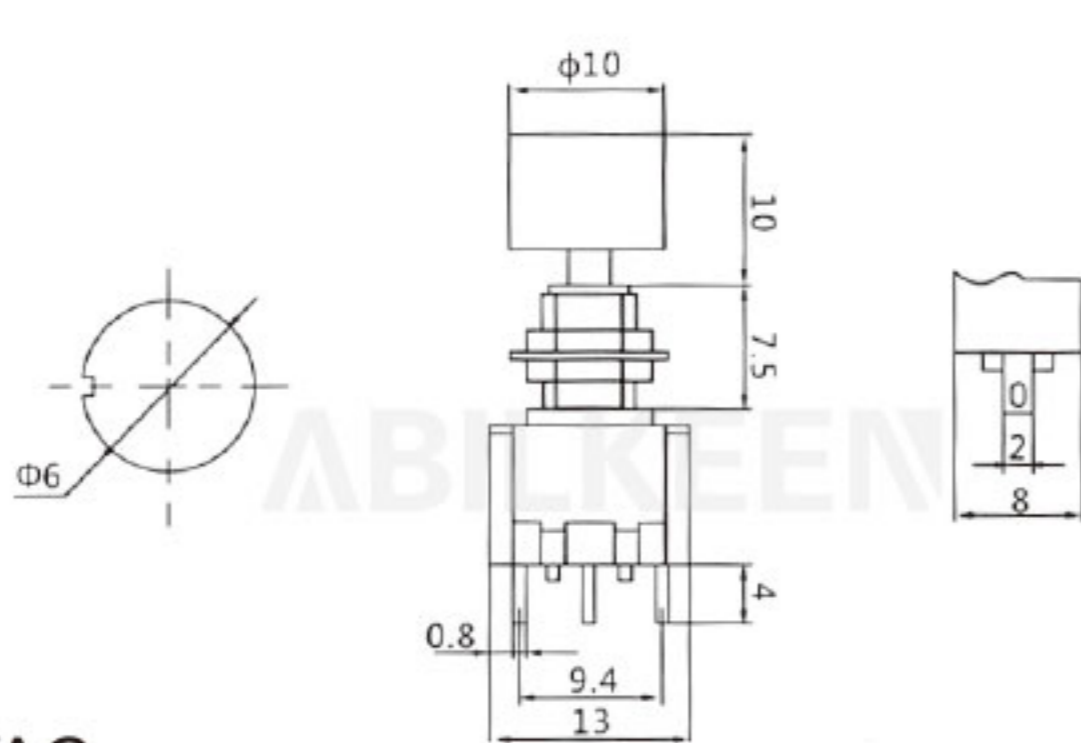

IDS-612 ON-ON
IDS-613 ON-(ON)
2A 250VAC 5A 125VAC