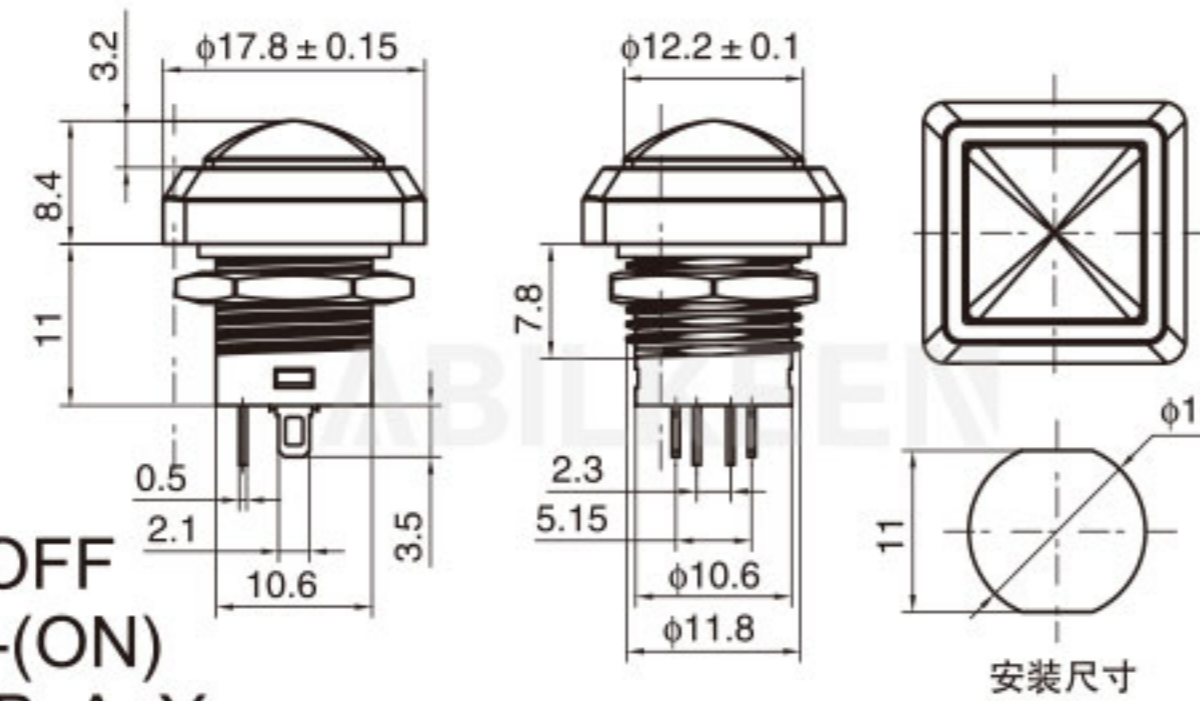

IPS-1202A ON-OFF
IPS-1202B OFF-(ON)
COLOR: R, G, W, B, A, Y

IPS-1202AD ON-OFF
IPS-1202BD OFF-(ON)
COLOR: R, G, W, B, A, Y