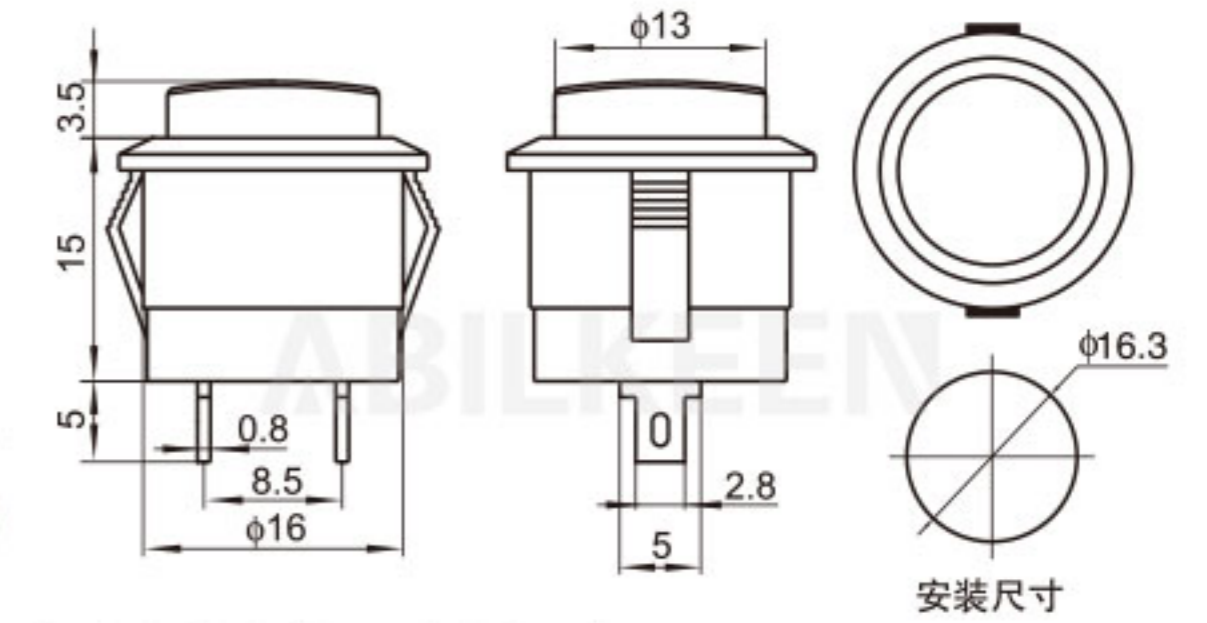

R13-507KB OFF-(ON)
R13-507KC ON-(OFF)
3A 250VAC
COLOR: R, G, W, B, A, Y, R2(Dark Red)