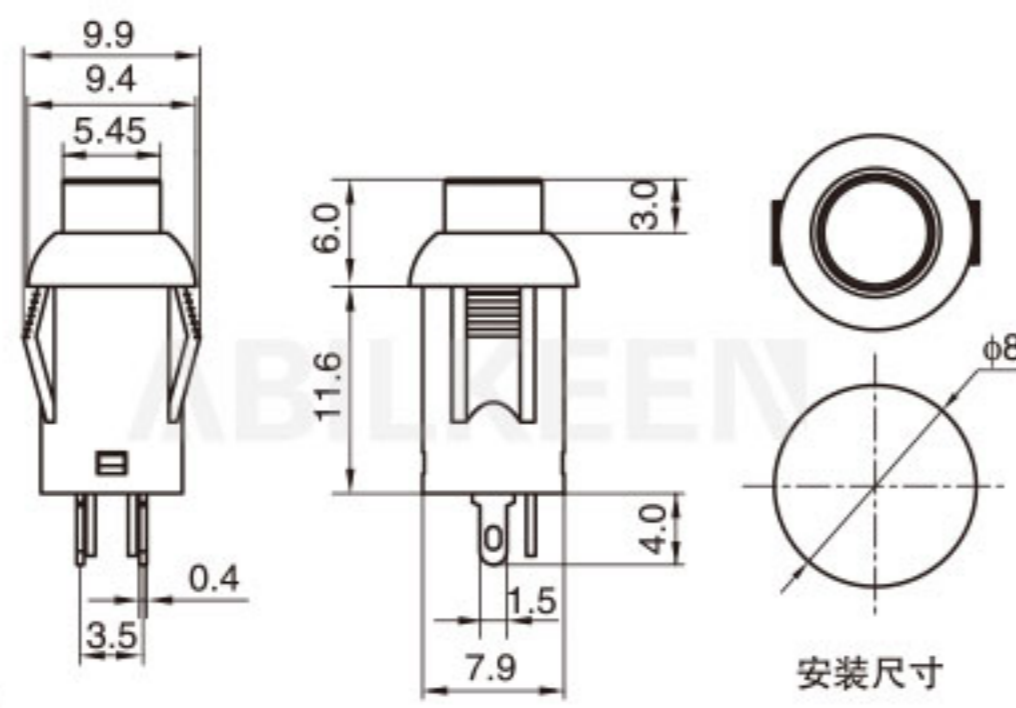

IPS-801KA(D) ON-OFF
IPS-801KB(D) OFF-(ON)