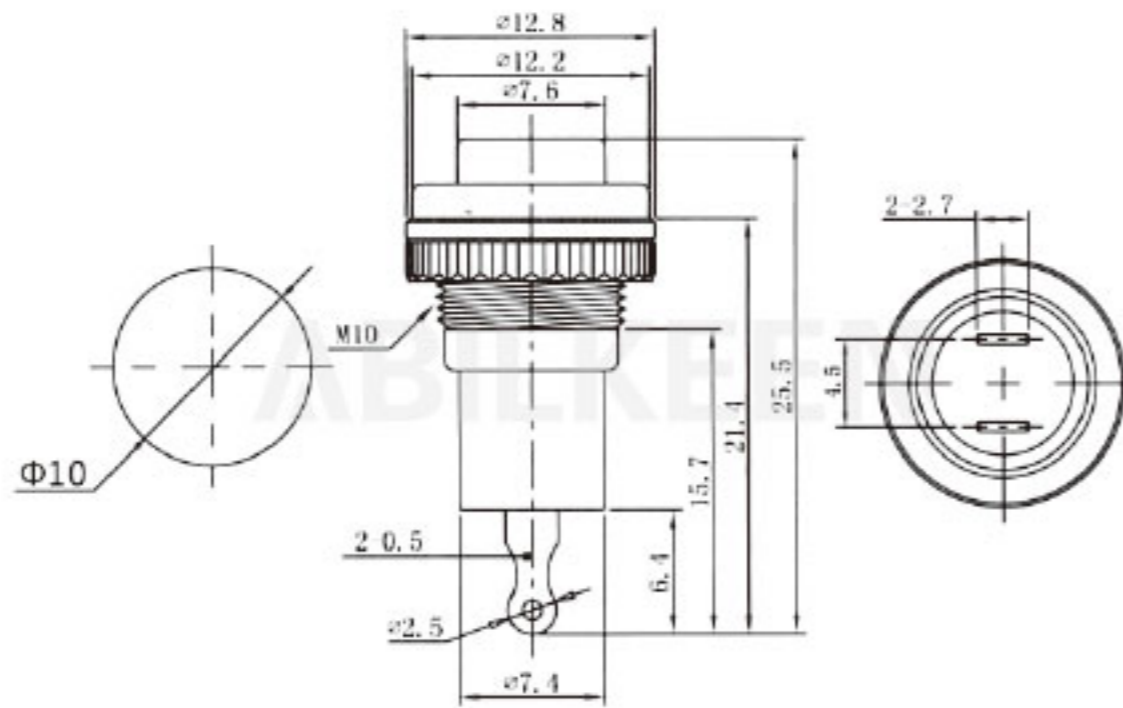

IDS-314 OFF-(ON) IDS-315 ON-(OFF)
0.5A 250VAC