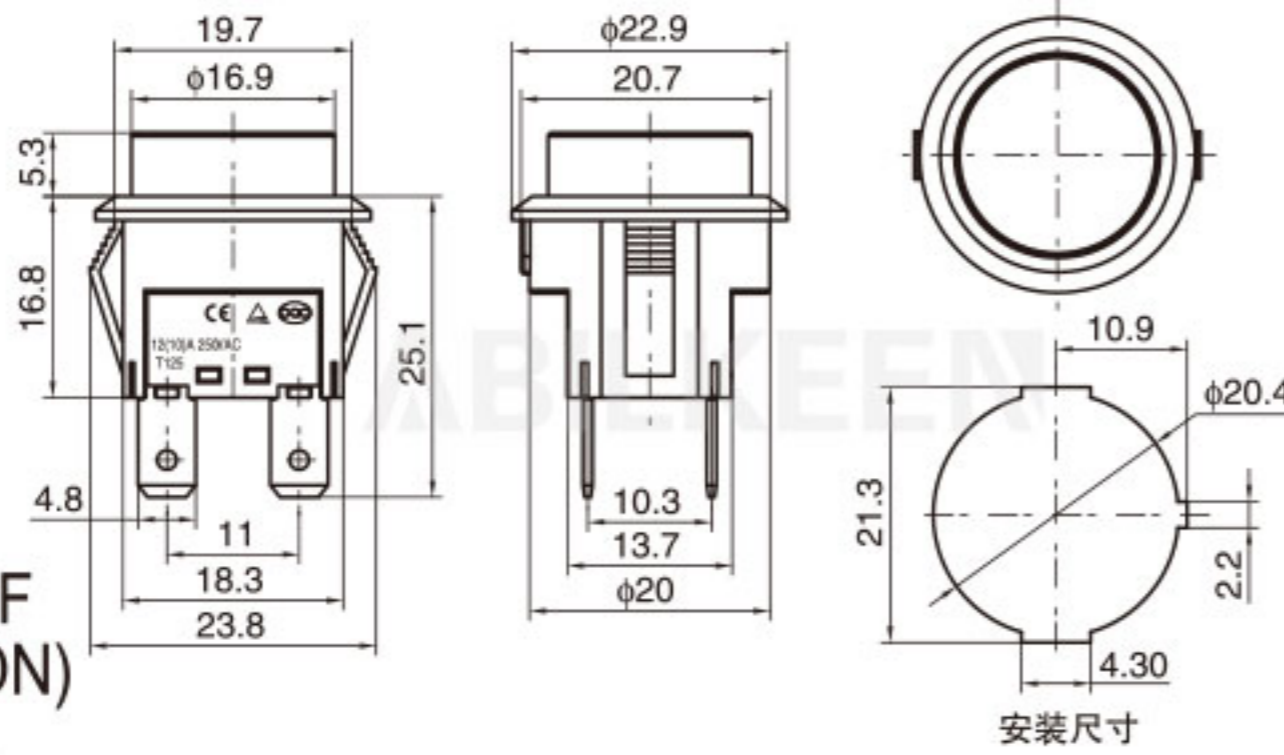

PS23-16-2A/B
PS23-16N-2A/B (With Lamp)
COLOR: R, A,

IPS-2001AD ON-OFF
IPS-2001BD OFF-(ON)
COLOR: R, G, A,