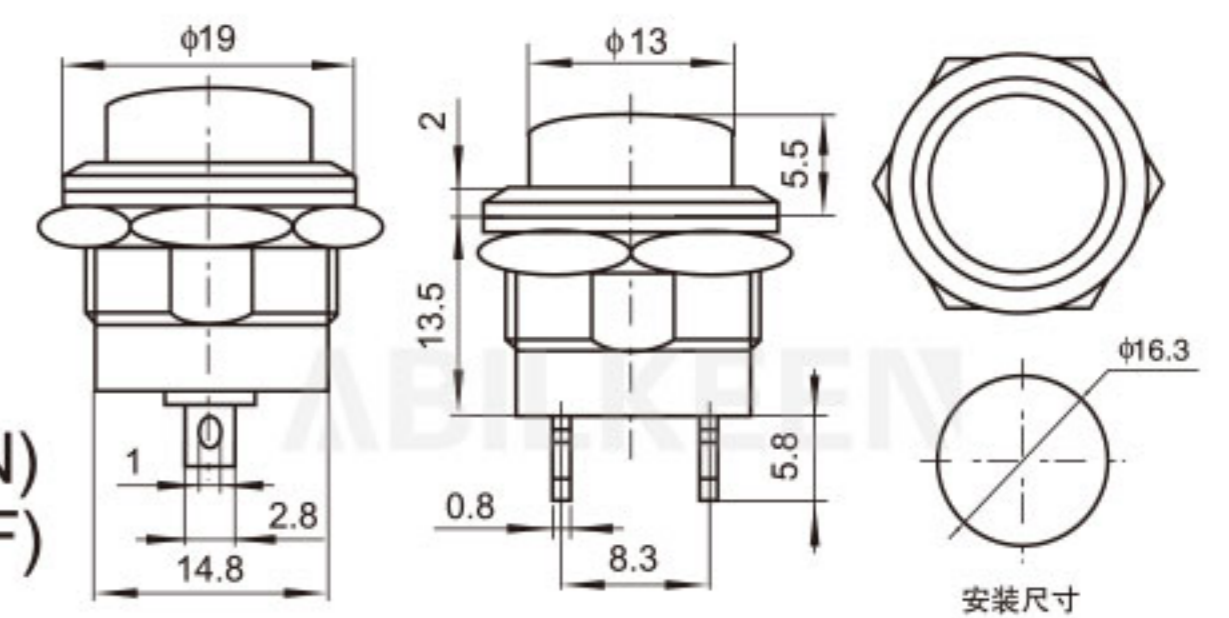

R13-507KB OFF-(ON)
R13-507KC ON-(OFF)
3A 250VAC
COLOR: R, G, W, B, A, Y, R2(Dark Red)

R13-507B OFF-(ON)
R13-507C ON-(OFF)
3A 250VAC
COLOR: R, G, W, B, A, Y, R2(Dark Red)