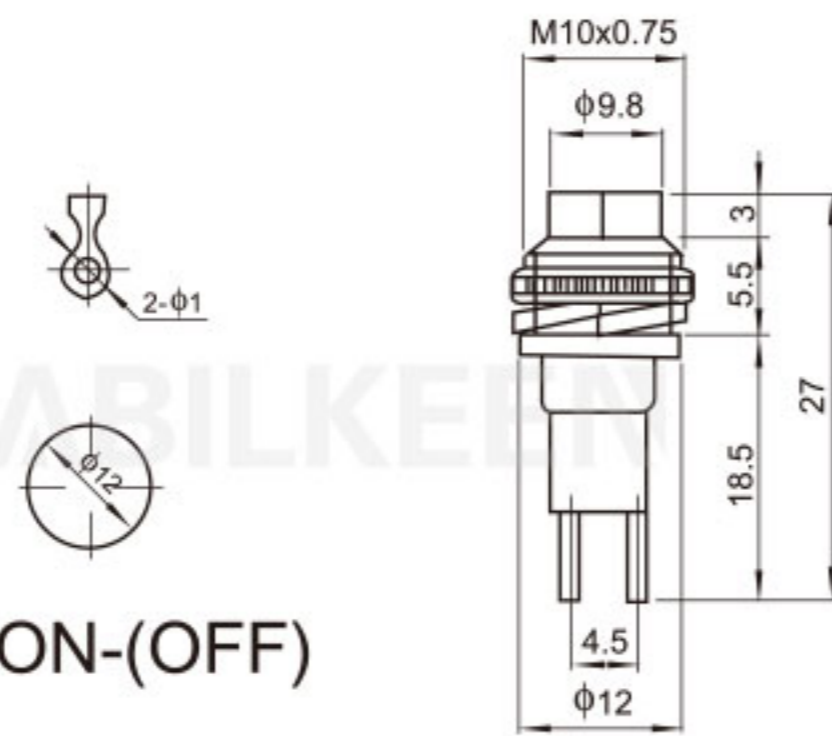

IDS-314 OFF-(ON) IDS-315 ON-(OFF)
0.5A 250VAC