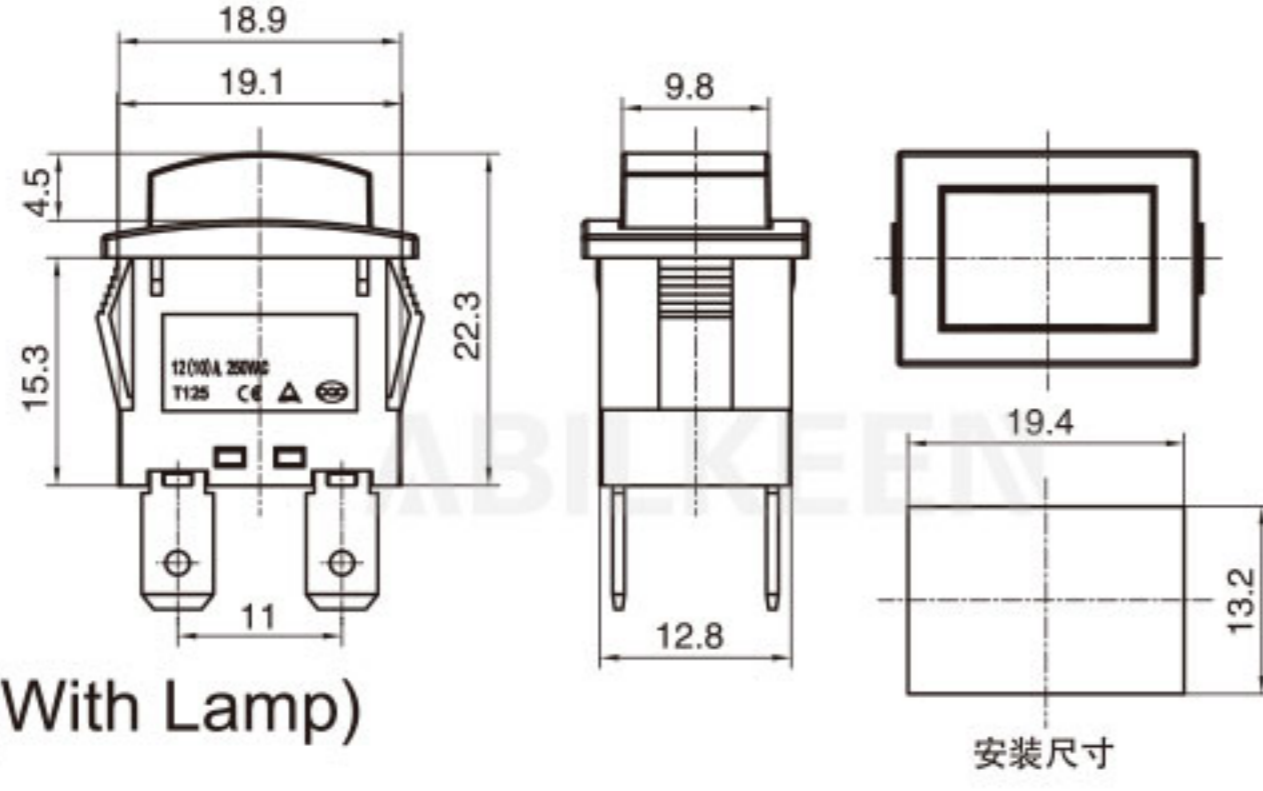

PS23-16-3A/B
PS23-16N-3A/B (With Lamp)
COLOR: R, A,

PS23-16-2A/B
PS23-16N-2A/B (With Lamp)
COLOR: R, A,