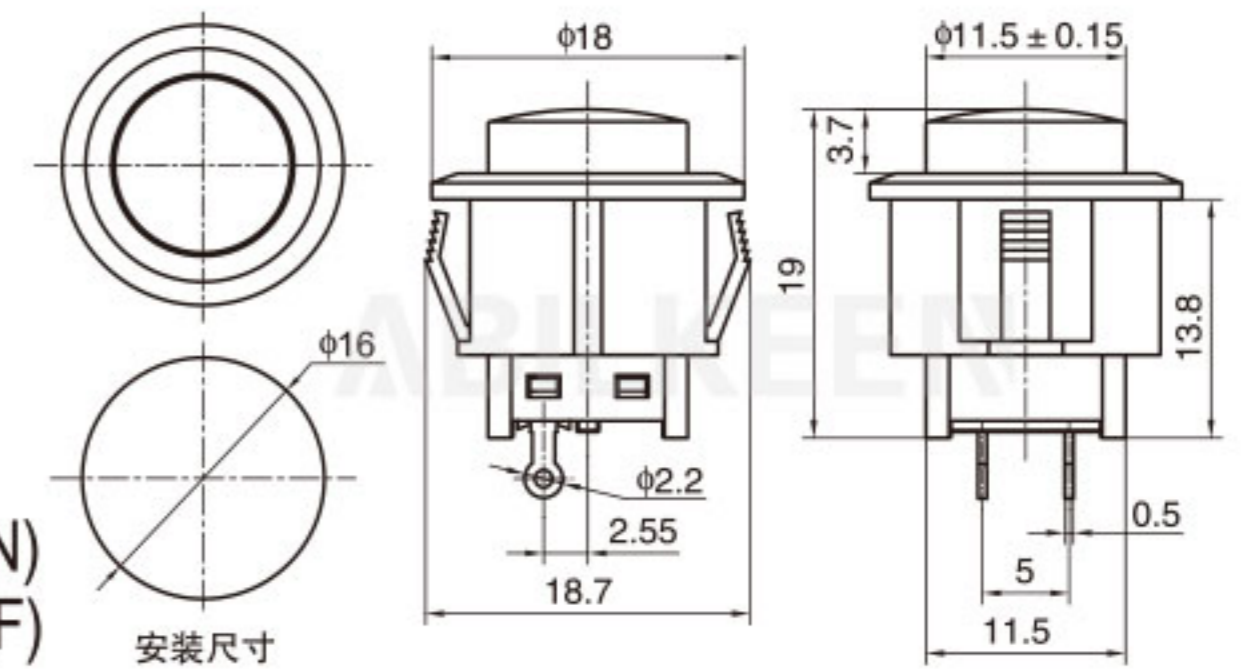

IDS-500KB OFF-(ON)
COLOR: R, G,

IDS-500-2KB OFF-(ON)
IDS-500-2KC ON-(OFF)
COLOR: R