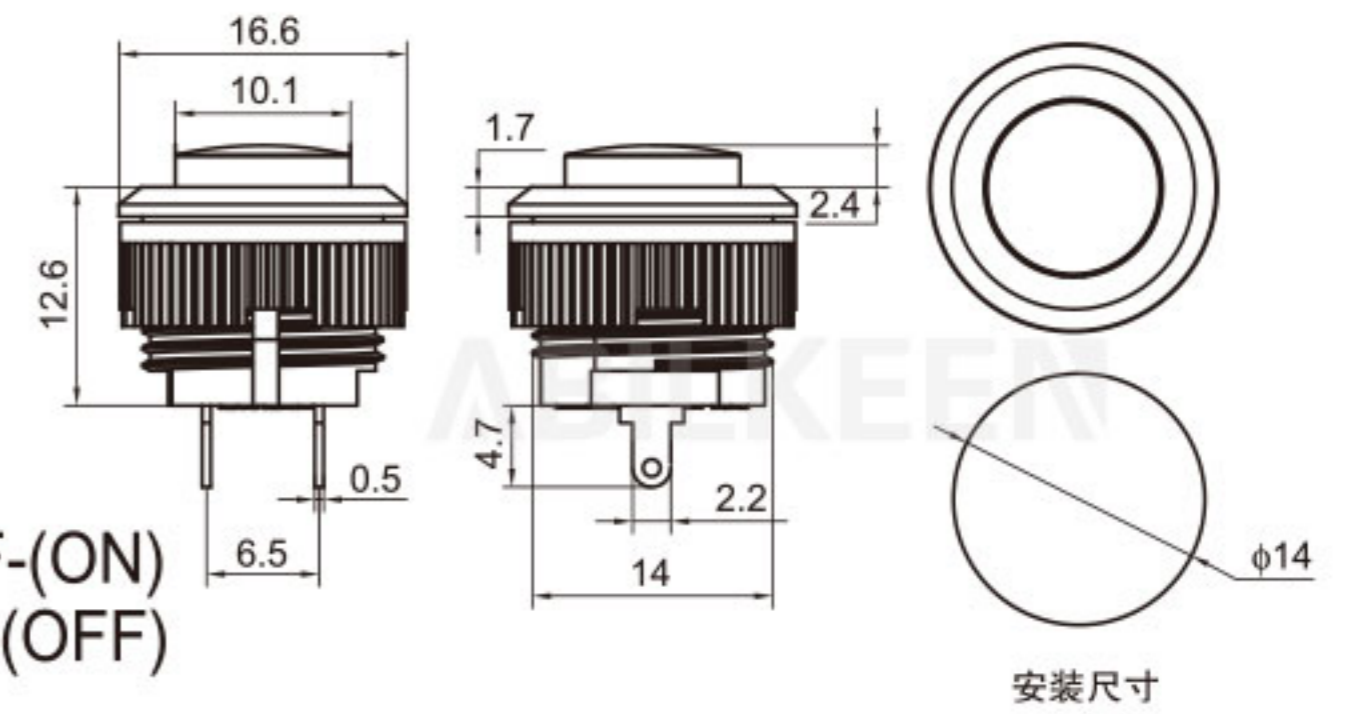

IDS-500-2KB OFF-(ON)
IDS-500-2KC ON-(OFF)
COLOR: R

IDS-500-3B OFF-(ON)
IDS-500-3C ON-(OFF)
COLOR: R