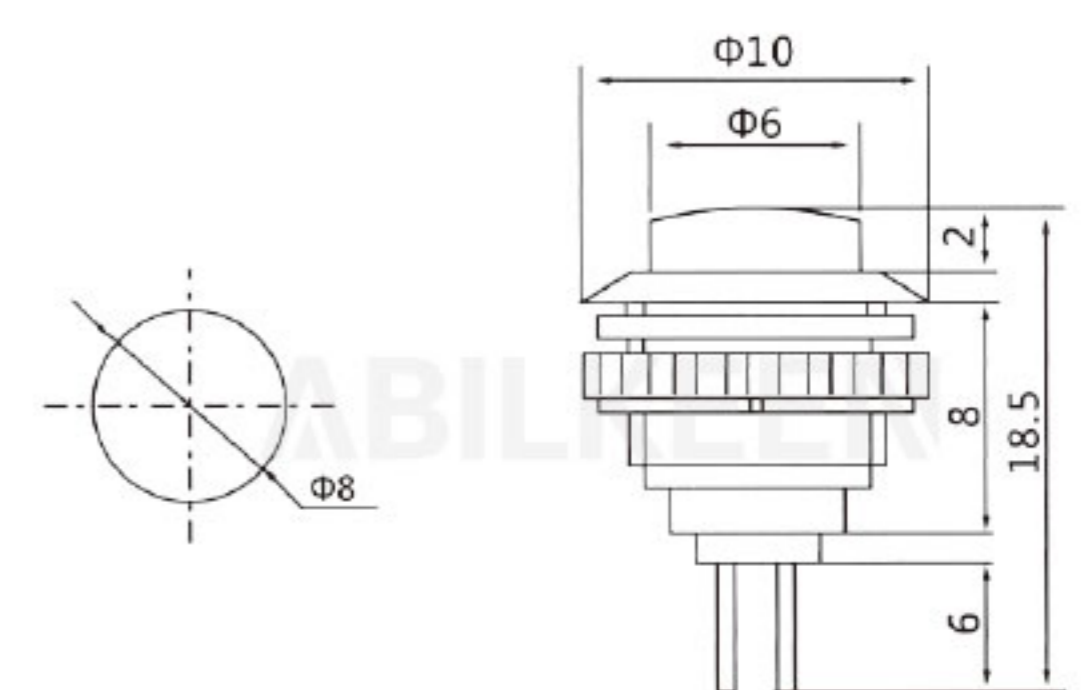

Push Button Switch Description 按钮开关型号说明

For example: IPS-801-1KBD-W/R

IPS	8	01	1	K	B	D	W	/R
Aibeiker Code 公司代码	Size 尺寸	Model 型号	Series 系列	Installation Method 安装方式	Function 功能	Illurnination 带灯	Housing Color 外壳颜色	Actuator color 按键颜色
IPS (IDS) (PBS)	7: 7mm 8: 8mm 12: 12mm 16: 16mm	01 02 03 04	1 2 3 4	( ): Solder K: Snap In	A: ON-OFF B: OFF-(ON) 接通 C: ON-(OFF) 按断	( ): Non-illuminated D: Illuminated	A Black W White R Red	A Black W White R Red G Green Y Yellow B Blue O Orange H Gray C Coffee P Purple