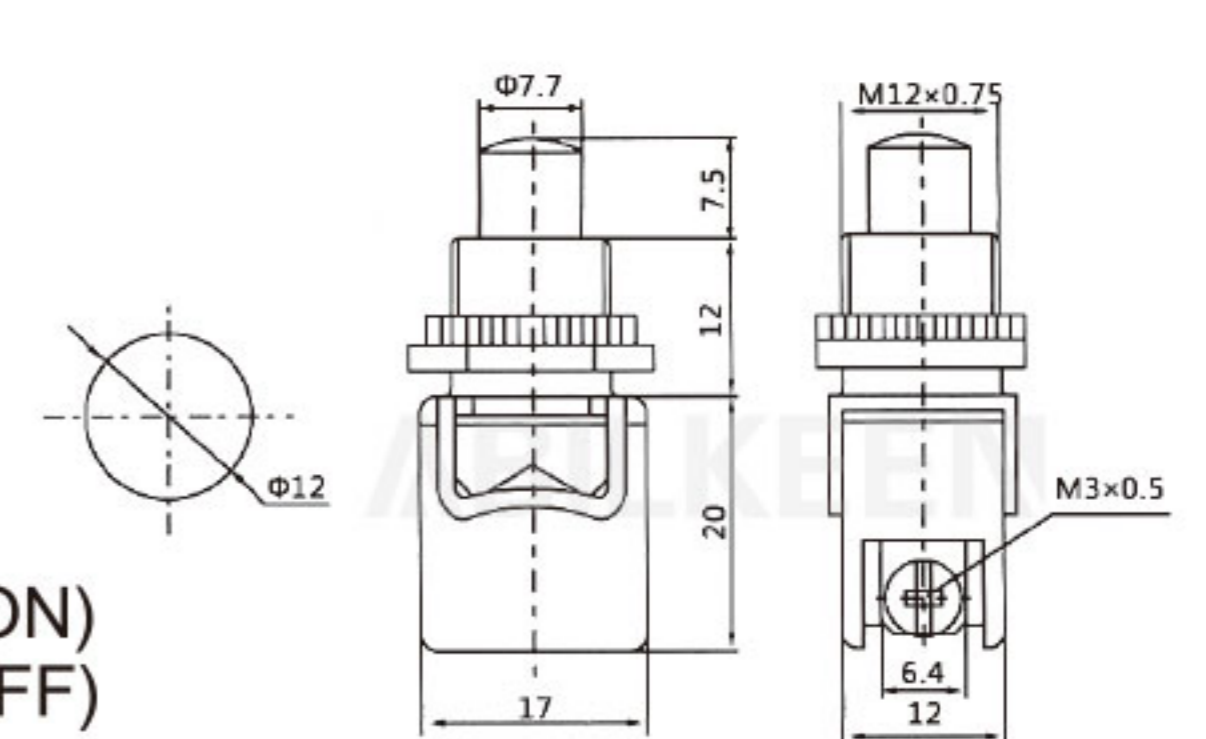

IDS-318 OFF-(ON)
1A 250VAC

PBS-13B OFF-(ON)
PBS-13C ON-(OFF)
4A 250VAC