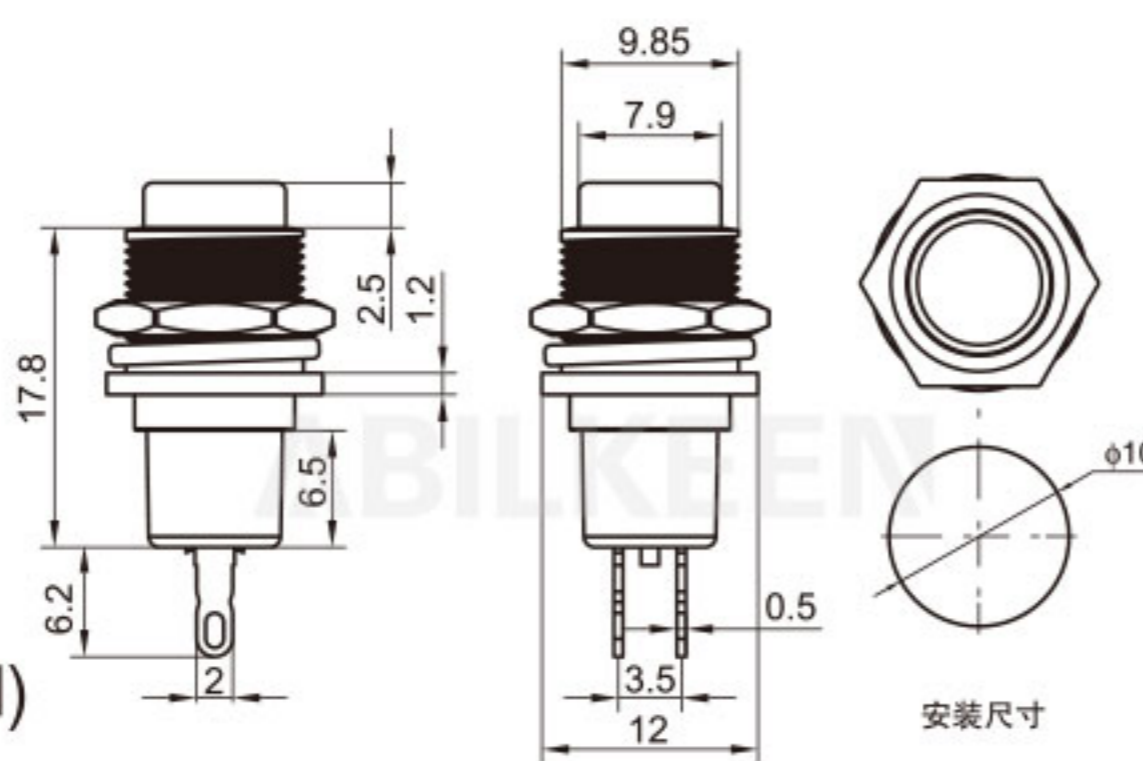

IPS-1001-2B OFF-(ON)
COLOR: R

IPS-1001-3B OFF-(ON)
COLOR: R, G