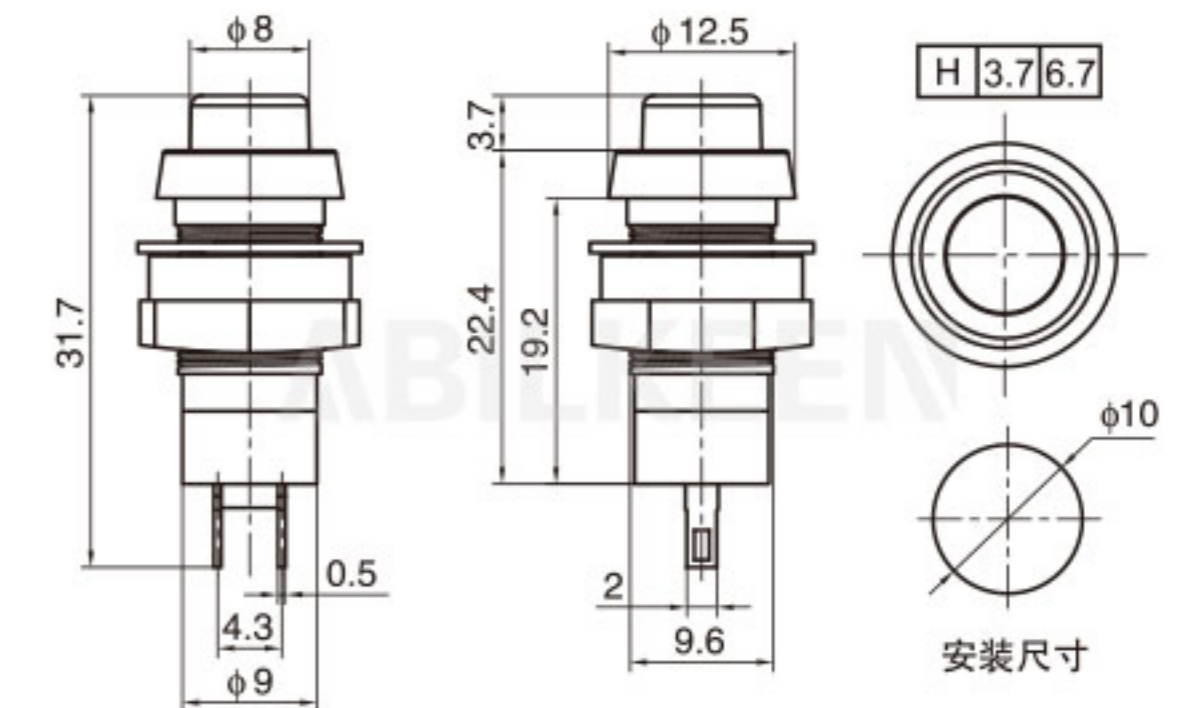

IDS-211KA ON-OFF
IDS-211KB OFF-(ON)
1A 250VAC