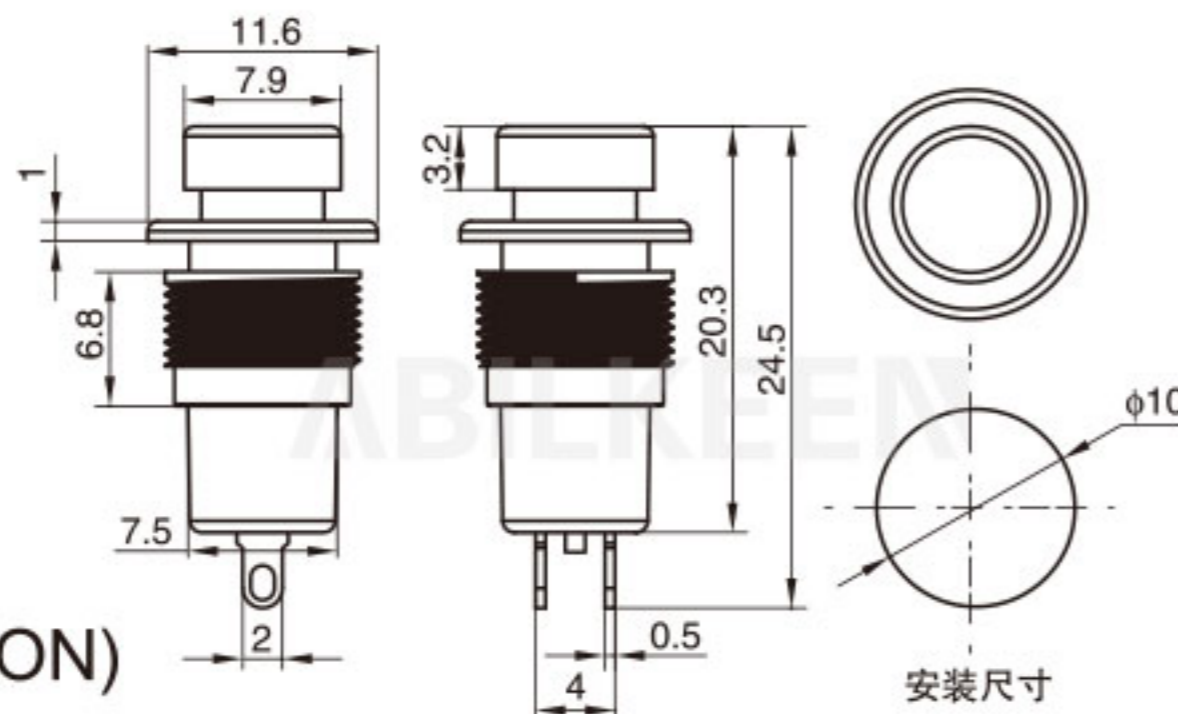

IPS-1001-2B OFF-(ON)
COLOR: R