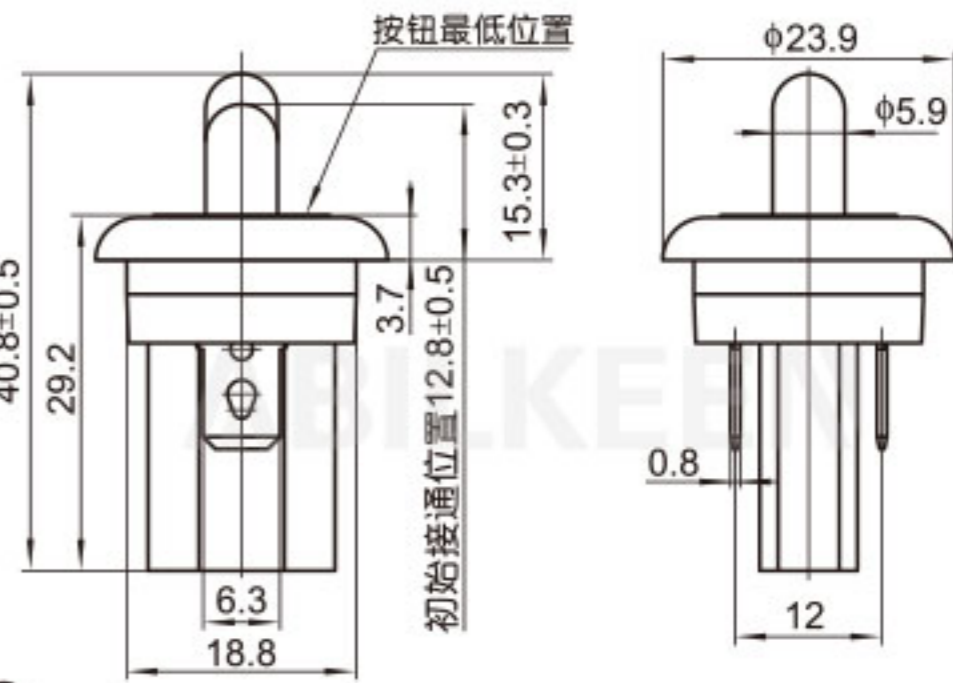

PS23-16-3A/B
PS23-16N-3A/B (With Lamp)
COLOR: R, A,

PBS-35B OFF-(ON)
3A 125VAC; 1A 250VAC

PS23-16-2A/B
PS23-16N-2A/B (With Lamp)
COLOR: R, A,

PBS-35C ON-(OFF)
3A 125VAC; 1A 250VAC

IPS-2001AD ON-OFF
IPS-2001BD OFF-(ON)
COLOR: R, G, A,